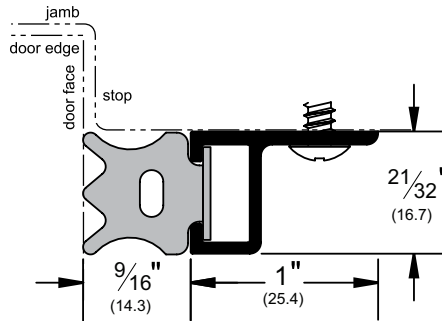

Architectural Door Accessories

ASSA ABLOY

Pemko Perimeter Gasketing: Standard Perimeter Gasketing

The global leader in
door opening solutions

285_PK

AVAILABLE FINISHES: C, D, G

WIDTH: $21/32$ " (16.668 mm)

PROFILE HEIGHT: 1" (25.4 mm)

TOTAL HEIGHT WITH INSERT: $1-17/32$ " (38.893 mm)

C (Clear Anodized Aluminum)

D (Dark Bronze Anodized Aluminum)

G (Gold Anodized Aluminum)

TITLE:

PREPARED FOR:

PREPARED BY:

DATE:

COMMENTS:

Architectural Door Accessories

ASSA ABLOY

Pemko Perimeter Gasketing: Standard Perimeter Gasketing

The global leader in
door opening solutions

285_R

AVAILABLE FINISHES: C, D, G

WIDTH: 11/16" (17.5 mm)

PROFILE HEIGHT: 1" (25.4 mm)

TOTAL HEIGHT WITH INSERT: 1-1/2" (38.1 mm)

C (Clear Anodized Aluminum)

D (Dark Bronze Anodized Aluminum)

G (Gold Anodized Aluminum)

TITLE:

PREPARED FOR:

PREPARED BY: