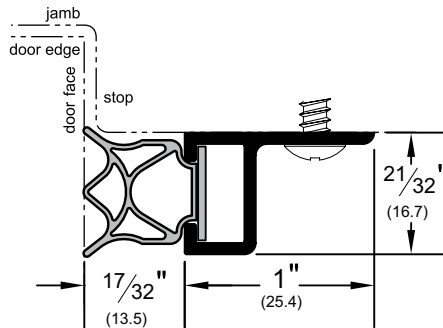

Architectural Door Accessories

ASSA ABLOY

Pemko Perimeter Gasketing: Standard Perimeter Gasketing

The global leader in
door opening solutions

285_PK

AVAILABLE FINISHES: C, D, G

WIDTH: $21/32$ " (16.668 mm)

PROFILE HEIGHT: 1" (25.4 mm)

TOTAL HEIGHT WITH INSERT: $1-17/32$ " (38.893 mm)

C (Clear Anodized Aluminum)

D (Dark Bronze Anodized Aluminum)

G (Gold Anodized Aluminum)

TITLE:

PREPARED FOR:

PREPARED BY:

DATE:

PROFILE HEIGHT: 1" (25.4 mm)

TOTAL HEIGHT WITH INSERT: 1-1/2" (38.1 mm)

C (Clear Anodized Aluminum)

D (Dark Bronze Anodized Aluminum)

G (Gold Anodized Aluminum)

TITLE:

PREPARED FOR:

PREPARED BY: