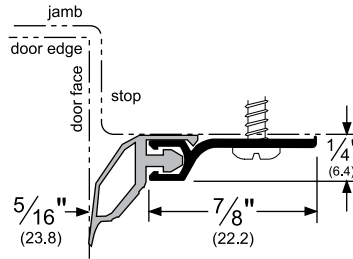

Architectural Door Accessories

ASSA ABLOY

Pemko Perimeter Gasketing: Standard Perimeter Gasketing

The global leader in
door opening solutions

330_V

AVAILABLE FINISHES: **A, BDG, D, G, PW, SN**

WIDTH: **1/4" (6.4 mm)**

PROFILE HEIGHT: **7/8" (22.2 mm)**

TOTAL HEIGHT WITH INSERT: **1-3/16" (30.1 mm)**

A (Mill Finish Aluminum)

BDG (Bright Dip Gold Anodized Aluminum)

D (Dark Bronze Anodized Aluminum)

G (Gold Anodized Aluminum)

PW (Painted White Aluminum)

SN (Satin Nickel Anodized Aluminum)

TITLE:
PREPARED FOR:
PREPARED BY:
DATE:
COMMENTS: