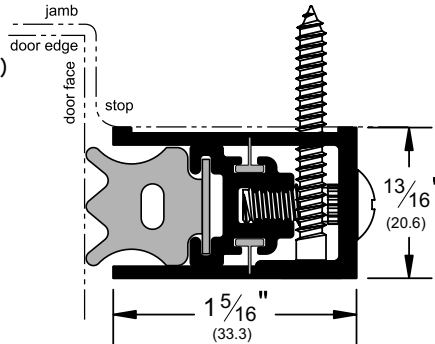

Architectural Door Accessories

ASSA ABLOY

Pemko Perimeter Gasketing: Adjustable Jamb Weatherstrip

The global leader in
door opening solutions

350_SPK

AVAILABLE FINISHES: C, D, G

WIDTH: 7/8" (22.2 mm)

PROFILE HEIGHT: 1-3/8" (34.9 mm)

TOTAL HEIGHT WITH INSERT: 1-1/2" (38.1 mm)

C (Clear Anodized Aluminum)

D (Dark Bronze Anodized Aluminum)

G (Gold Anodized Aluminum)

TITLE:

PREPARED FOR:

PREPARED BY:

DATE:

COMMENTS:

Architectural Door Accessories

ASSA ABLOY

Pemko Perimeter Gasketing: Adjustable Jamb Weatherstrip

The global leader in
door opening solutions

350_SR

AVAILABLE FINISHES: C, D, G

WIDTH: 7/8" (22.2 mm)

PROFILE HEIGHT: 1-3/8" (34.9 mm)

TOTAL HEIGHT WITH INSERT: 1-1/2" (38.1 mm)

C (Clear Anodized Aluminum)

D (Dark Bronze Anodized Aluminum)

G (Gold Anodized Aluminum)

TITLE:
PREPARED FOR:
PREPARED BY:
DATE:
COMMENTS: