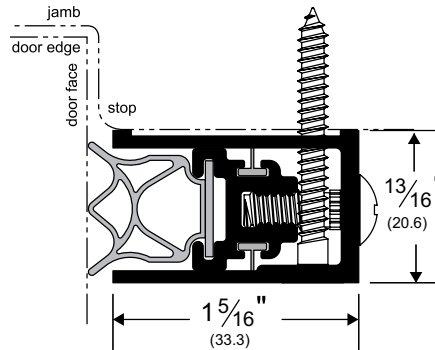

Architectural Door Accessories

ASSA ABLOY

Pemko Perimeter Gasketing: Adjustable Jamb Weatherstrip

The global leader in
door opening solutions

350_SPK

AVAILABLE FINISHES: C, D, G

WIDTH: 7/8" (22.2 mm)

PROFILE HEIGHT: 1-3/8" (34.9 mm)

TOTAL HEIGHT WITH INSERT: 1-1/2" (38.1 mm)

C (Clear Anodized Aluminum)

D (Dark Bronze Anodized Aluminum)

G (Gold Anodized Aluminum)

TITLE:

PREPARED FOR:

PREPARED BY:

DATE:

COMMENTS:

Architectural Door Accessories

ASSA ABLOY

Pemko Perimeter Gasketing: Adjustable Jamb Weatherstrip

The global leader in
door opening solutions

350_SR

AVAILABLE FINISHES: C, D, G

WIDTH: 7/8" (22.2 mm)

PROFILE HEIGHT: 1-3/8" (34.9 mm)

TOTAL HEIGHT WITH INSERT: 1-1/2" (38.1 mm)

C (Clear Anodized Aluminum)

D (Dark Bronze Anodized Aluminum)

G (Gold Anodized Aluminum)

TITLE:
PREPARED FOR:
PREPARED BY:
DATE:
COMMENTS: