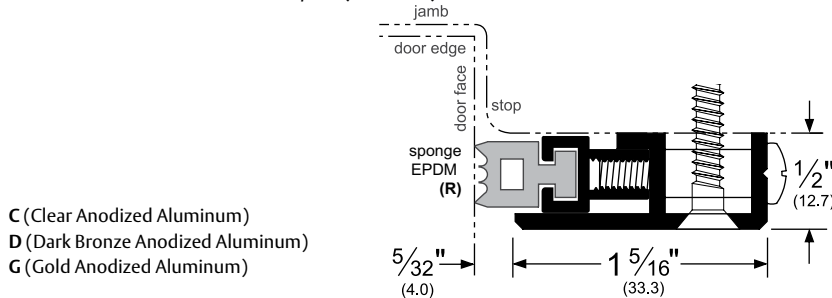

Architectural Door Accessories

ASSA ABLOY

Pemko Perimeter Gasketing: Adjustable Jamb Weatherstrip

The global leader in
door opening solutions

379_PK

AVAILABLE FINISHES: C, D, G

WIDTH: 1/2" (12.7 mm)

PROFILE HEIGHT: 1-5/16" (33.3 mm)

TOTAL HEIGHT WITH INSERT: 1-15/32" (37.3 mm)

C (Clear Anodized Aluminum)

D (Dark Bronze Anodized Aluminum)

G (Gold Anodized Aluminum)

TITLE:
PREPARED FOR:
PREPARED BY:
DATE:
COMMENTS:

Architectural Door Accessories

ASSA ABLOY

Pemko Perimeter Gasketing: Adjustable Jamb Weatherstrip

The global leader in
door opening solutions

379_R

AVAILABLE FINISHES: C, D, G

WIDTH: 1/2" (12.7 mm)

PROFILE HEIGHT: 1-5/16" (33.3 mm)

TOTAL HEIGHT WITH INSERT: 1-15/32" (37.3 mm)

The global leader in
door opening solutions

379_S

AVAILABLE FINISHES: C, D, G

WIDTH: 1/2" (12.7 mm)

PROFILE HEIGHT: 1-5/16" (33.3 mm)

TOTAL HEIGHT WITH INSERT: 1-15/32" (37.3 mm)

C (Clear Anodized Aluminum)