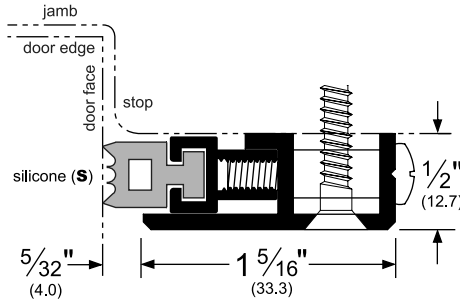

Architectural Door Accessories

ASSA ABLOY

Pemko Perimeter Gasketing: Adjustable Jamb Weatherstrip

The global leader in
door opening solutions

379_PK

AVAILABLE FINISHES: C, D, G

WIDTH: 1/2" (12.7 mm)

PROFILE HEIGHT: 1-5/16" (33.3 mm)

TOTAL HEIGHT WITH INSERT: 1-15/32" (37.3 mm)

C (Clear Anodized Aluminum)

D (Dark Bronze Anodized Aluminum)

G (Gold Anodized Aluminum)

TITLE:
PREPARED FOR:
PREPARED BY:
DATE:
COMMENTS:

Architectural Door Accessories

ASSA ABLOY

Pemko Perimeter Gasketing: Adjustable Jamb Weatherstrip

The global leader in
door opening solutions

379_R

AVAILABLE FINISHES: C, D, G

WIDTH: 1/2" (12.7 mm)

PROFILE HEIGHT: 1-5/16" (33.3 mm)

TOTAL HEIGHT WITH INSERT: 1-15/32" (37.3 mm)

The global leader in
door opening solutions

379_S

AVAILABLE FINISHES: C, D, G

WIDTH: 1/2" (12.7 mm)

PROFILE HEIGHT: 1-5/16" (33.3 mm)

TOTAL HEIGHT WITH INSERT: 1-15/32" (37.3 mm)

C (Clear Anodized Aluminum)