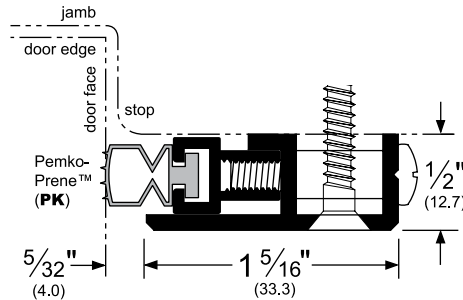

Architectural Door Accessories

ASSA ABLOY

Pemko Perimeter Gasketing: Adjustable Jamb Weatherstrip

The global leader in
door opening solutions

379_PK

AVAILABLE FINISHES: C, D, G

WIDTH: 1/2" (12.7 mm)

PROFILE HEIGHT: 1-5/16" (33.3 mm)

TOTAL HEIGHT WITH INSERT: 1-15/32" (37.3 mm)

C (Clear Anodized Aluminum)

D (Dark Bronze Anodized Aluminum)

G (Gold Anodized Aluminum)

TITLE:
PREPARED FOR:
PREPARED BY:
DATE:
COMMENTS:

Architectural Door Accessories

ASSA ABLOY

Pemko Perimeter Gasketing: Adjustable Jamb Weatherstrip

The global leader in
door opening solutions

379_R

AVAILABLE FINISHES: C, D, G

WIDTH: 1/2" (12.7 mm)

PROFILE HEIGHT: 1-5/16" (33.3 mm)

TOTAL HEIGHT WITH INSERT: 1-15/32" (37.3 mm)

The global leader in
door opening solutions

379_S

AVAILABLE FINISHES: C, D, G

WIDTH: 1/2" (12.7 mm)

PROFILE HEIGHT: 1-5/16" (33.3 mm)

TOTAL HEIGHT WITH INSERT: 1-15/32" (37.3 mm)

C (Clear Anodized Aluminum)