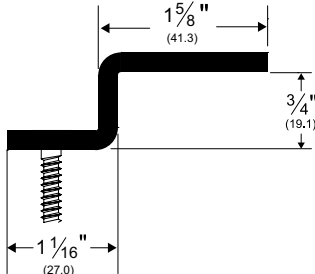

Architectural Door Accessories

ASSA ABLOY

Pemko Strike Plate/Mounting Brackets

The global leader in
door opening solutions

BKT075

AVAILABLE FINISHES: **G, SP**
WIDTH: **2 11/16" (68.3 mm)**
HEIGHT: **15/16" (23.8 mm)**

G (Gray Powder Coated Steel)
SP (Zinc Plated Cold Rolled Steel)

TITLE:
PREPARED FOR:
PREPARED BY:
DATE:
COMMENTS: