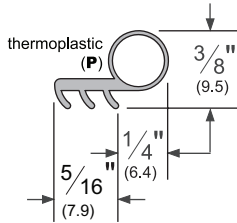

Architectural Door Accessories

ASSA ABLOY

Pemko Perimeter Gasketing: PemkoPrene/Silicone/Thermoplastic Kerf-in Weatherstrip

The global leader in
door opening solutions

P50_

AVAILABLE FINISHES: **BL, W**
AVAILABLE LENGTHS: **17', 250'**
KERF WIDTH: **1/8" (3.2 mm)**
KERF HEIGHT: **5/16" (7.9 mm)**
BULB WIDTH: **3/8" (9.5 mm)**
BULB HEIGHT: **1/4" (6.4 mm)**

TOTAL HEIGHT WITH KERF: **11/16" (17.5 mm)**

BL (Black)
W (White)

TITLE:
PREPARED FOR:
PREPARED BY:
DATE:
COMMENTS: