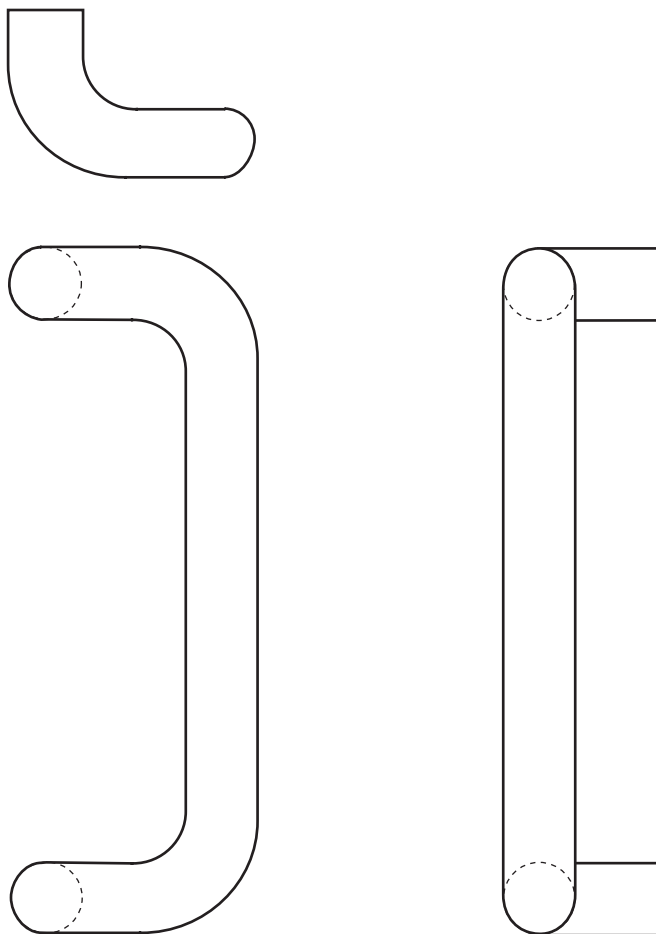

Architectural Door Accessories

ASSA ABLOY

The global leader in
door opening solutions

Rockwood RM201 - Tubular - 90° Offset Pull

Available Finishes:

- US3/605
- US4/606
- US10/612
- US10B/613
- US10BE/613E
- US28/628
- US32/629
- US32316
- US32D/630
- US32D316
- 313/710
- 315/711

Architectural Door Accessories

ASSA ABLOY

The global leader in
door opening solutions

Rockwood RM203 - Tubular - 90° Offset Pull

Available Finishes:

- US3/605
- US4/606
- US10/612
- US10B/613
- US10BE/613E
- US28/628
- US32/629
- US32316
- US32D/630
- US32D316
- 313/710
- 315/711

DIAMETER:

1 1/4"

CTC:

24"

PROJECTION:

3"

Specifications:

MATERIAL:

Architectural Door Accessories

ASSA ABLOY

The global leader in
door opening solutions

Rockwood RM204 - Tubular - 90° Offset Pull

Available Finishes:

- US3/605
- US4/606
- US10/612
- US10B/613
- US10BE/613E
- US28/628
- US32/629
- US32316
- US32D/630
- US32D316
- 313/710
- 315/711