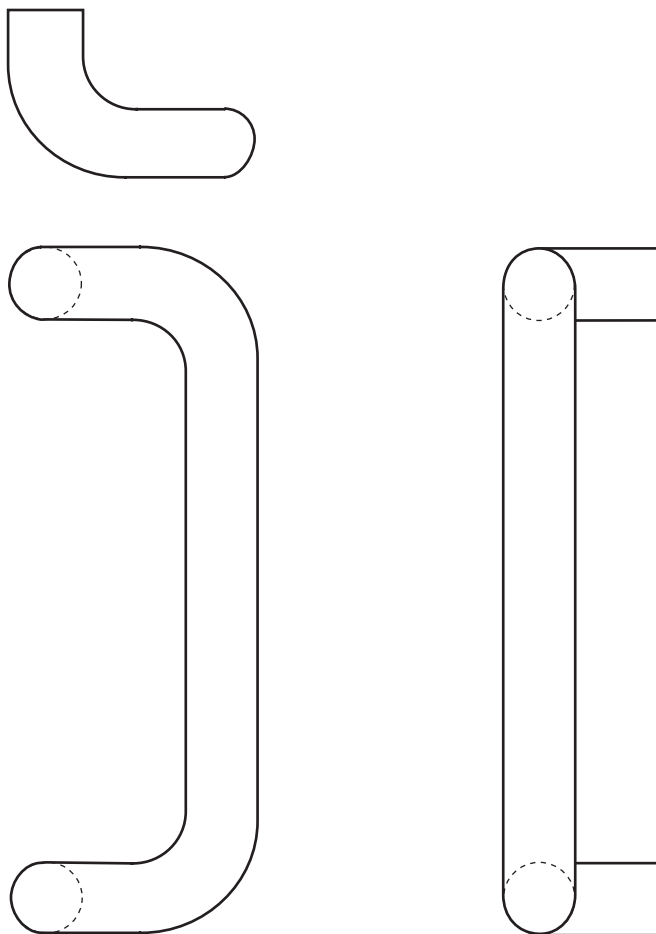

Architectural Door Accessories

ASSA ABLOY

The global leader in
door opening solutions

Rockwood RM201 - Tubular - 90° Offset Pull

Available Finishes:

- US3/605
- US4/606
- US10/612
- US10B/613
- US10BE/613E
- US28/628
- US32/629
- US32316
- US32D/630
- US32D316
- 313/710
- 315/711

DIAMETER:

1 1/4"

CTC:

12"

PROJECTION:

3"

Specifications:

MATERIAL:

DIAMETER:

1 1/4"

CTC:

18"

PROJECTION:

3"

Specifications:

MATERIAL:

DIAMETER:

1 1/4"

CTC:

24"

PROJECTION:

3"

Specifications:

MATERIAL: