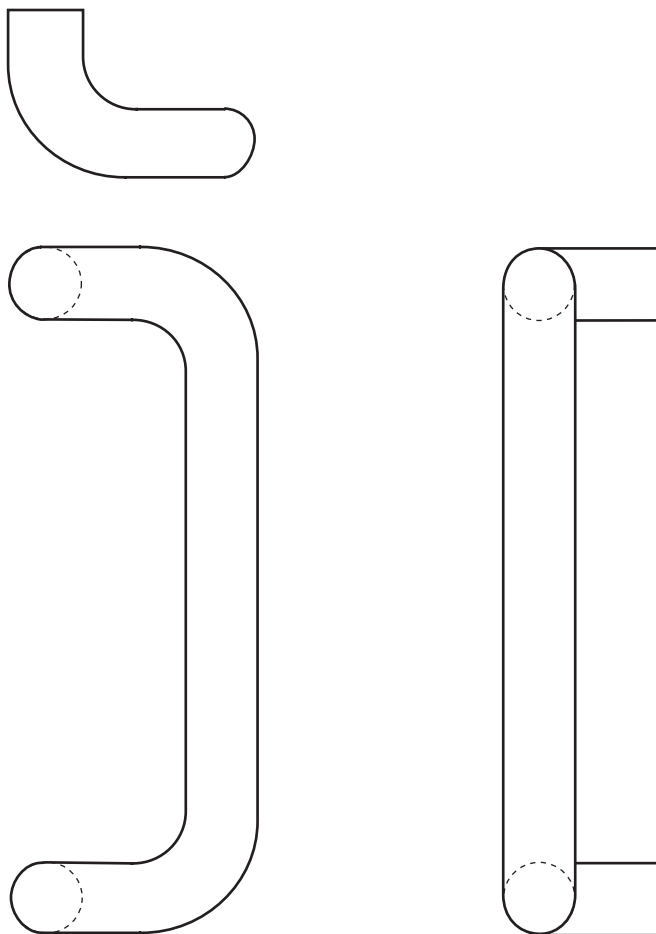

Architectural Door Accessories

ASSA ABLOY

The global leader in
door opening solutions

Rockwood RM201 - Tubular - 90° Offset Pull

Available Finishes:

- US3/605
- US4/606
- US10/612
- US10B/613
- US10BE/613E
- US28/628
- US32/629
- US32316
- US32D/630
- US32D316
- 313/710
- 315/711

DIAMETER:

1 1/4"

CTC:

18"

PROJECTION:

3"

Specifications:

MATERIAL:

Architectural Door Accessories

ASSA ABLOY

The global leader in
door opening solutions

Rockwood RM203 - Tubular - 90° Offset Pull

Available Finishes:

- US3/605
- US4/606
- US10/612
- US10B/613
- US10BE/613E
- US28/628
- US32/629
- US32316
- US32D/630
- US32D316
- 313/710
- 315/711

DIAMETER:

1 1/4"

CTC:

24"

PROJECTION:

3"

Specifications:

MATERIAL: