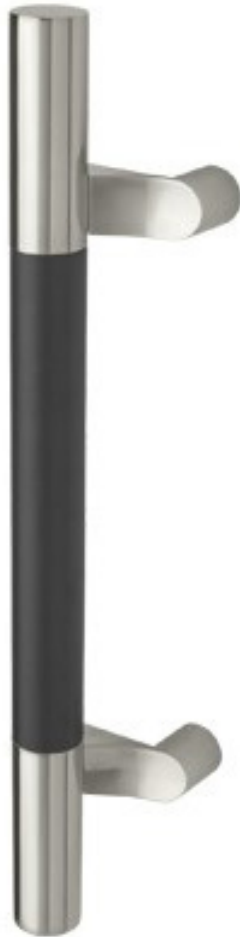

Architectural Door Accessories

ASSA ABLOY
Opening Solutions

Experience a safer
and more open world

Rockwood RM2540 - SoftMet - Offset Pull - Flat Ends

Available Finishes:

- US3/605
- US4/606
- US10/612
- US10B/613
- US10BE/613E
- US32/629
- US32D/630

DIAMETER:
1 1/4"

Overall:
Up to 84"

PROJECTION:
2 3/4"

Specifications:

MATERIAL:

Brass, Bronze, Stainless Steel

ASSA ABLOY Opening Solutions
Architectural Accessories Group
Rockwood, PA
Phone: (800) 458-2424 • Fax: (800) 922-9212
www.assaabloydooraccessories.us