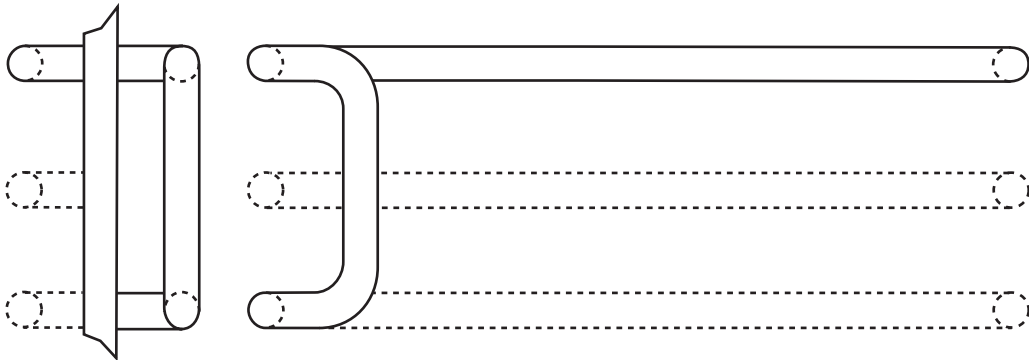

Architectural Door Accessories

ASSA ABLOY

The global leader in
door opening solutions

Rockwood RM271 - Tubular - Offset Push Pull Set

Available Finishes:

- US3/605
- US4/606
- US10/612
- US10B/613
- US10BE/613E
- US28/628
- US32/629
- US32316
- US32D/630
- US32D316
- 313/710
- 315/711

DIAMETER:
1 1/2"

CTC:
Pull: 12"
Bar: Specify

Specifications:

MATERIAL:

Aluminum, Brass, Bronze, Stainless Steel

300 Main Street
Rockwood, Pennsylvania 15557
P: 800.458.2424 • F: 800.922.9212
www.rockwoodmfg.com • orders.rockwood@assaabloy.com