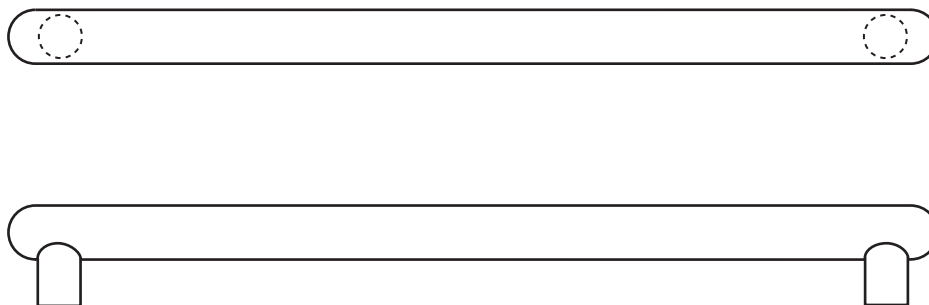

## Rockwood RM3116 - PostMount - Push Bar - Round Ends

### Available Finishes:

- US3/605
- US4/606
- US10/612
- US10B/613
- US10BE/613E
- US28/628
- US32/629
- US32D/630
- 313/710
- 315/711

DIAMETER:  
1 1/4"

CTC:  
up to 36"

PROJECTION:  
3"

#### NOTE:

Post location on push bars can be located 1/8" from end for narrow and medium stile doors and 1" from end for flush and wide stile doors