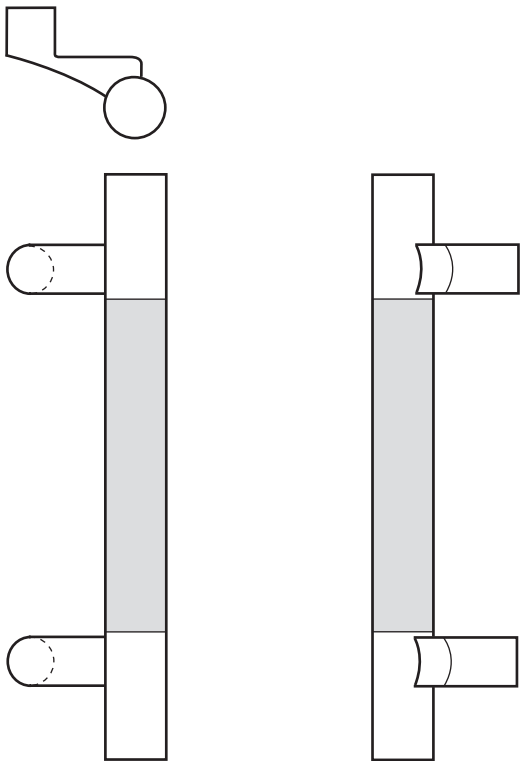

Architectural Door Accessories

The global leader in
door opening solutions

Rockwood RM3410 - NeoTek - Offset Pull - Flat Ends

Available Finishes:

- US3/605
- US9/611
- US32/629

DIAMETER:
1"

CTC:
12"-96"

PROJECTION:
2 1/2"

Specifications:

MATERIAL:
Brass, Bronze, Stainless Steel

NOTE:
See price list for information on ordering push pull sets

NOTE: If matching pulls to a previous job, please provide original PO or Order #.

300 Main Street
Rockwood, Pennsylvania 15557
P: 800.458.2424 • F: 800.922.9212
www.assaabloydooraccessories.us • orders.rockwood@assaabloy.com