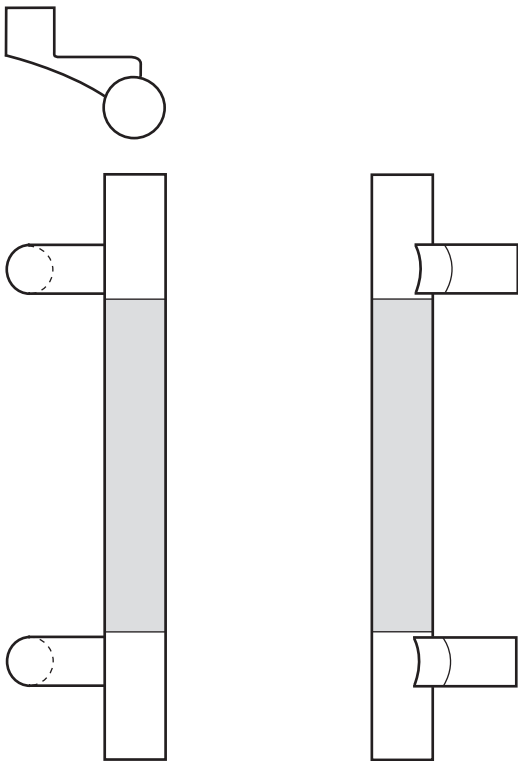

Architectural Door Accessories

The global leader in
door opening solutions

Rockwood RM3411 - NeoTek - Offset Pull - Flat Ends

Available Finishes:

- US3/605
- US9/611
- US32/629

DIAMETER:
1 1/4"

CTC:
12"-96"

PROJECTION:
2 3/4"

Specifications:

MATERIAL:
Brass, Bronze, Stainless Steel

NOTE:
See price list for information on ordering push pull sets

NOTE: If matching pulls to a previous job, please provide original PO or Order #.