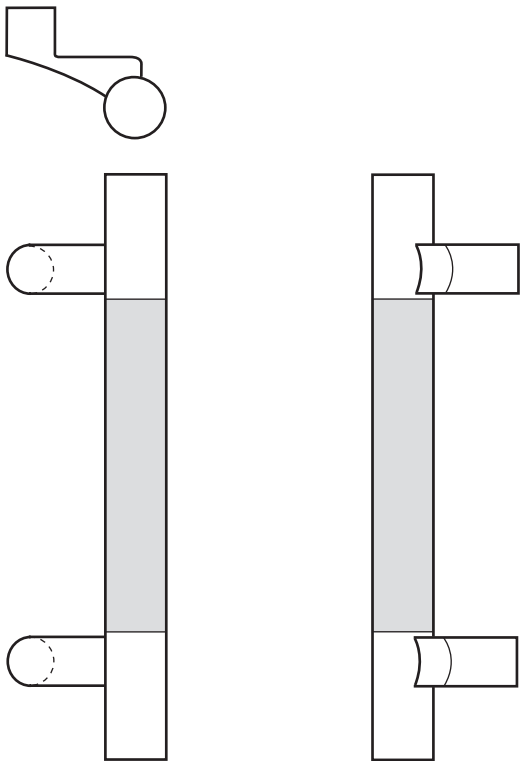

Architectural Door Accessories

The global leader in
door opening solutions

Rockwood RM3412 - NeoTek - Offset Pull - Flat Ends

Available Finishes:

- US3/605
- US9/611
- US32/629

DIAMETER:
1 1/2"

CTC:
12"-96"

PROJECTION:
3"

Specifications:

MATERIAL:
Brass, Bronze, Stainless Steel

NOTE:
See price list for information on ordering push pull sets

NOTE: If matching pulls to a previous job, please provide original PO or Order #.