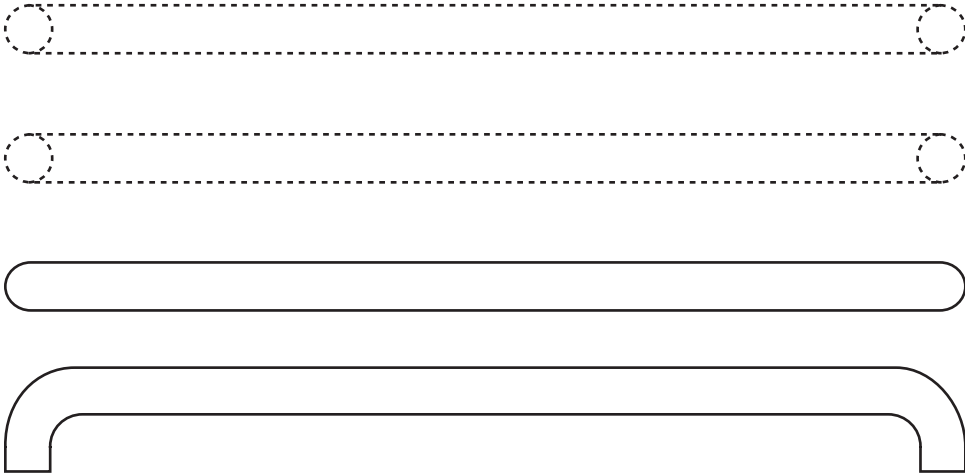

Architectural Door Accessories

ASSA ABLOY

The global leader in
door opening solutions

Rockwood RM370 - Tubular - Push Bar

Available Finishes:

- US3/605
- US4/606
- US10/612
- US10B/613
- US10BE/613E
- US28/628
- US32/629
- US32D/630
- 313/710
- 315/711

DIAMETER:
1 1/2"

CTC:
up to 36"

PROJECTION:
3 1/2"

Specifications:

MATERIAL:

Aluminum, Brass, Bronze, Stainless Steel

300 Main Street
Rockwood, Pennsylvania 15557
P: 800.458.2424 • F: 800.922.9212
www.rockwoodmfg.com • orders.rockwood@assaabloy.com