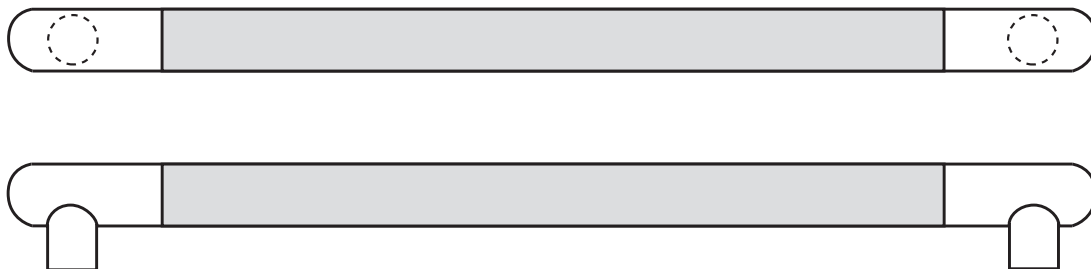

The global leader in
door opening solutions

Rockwood RM4006 - ArborMet - Push Bar - Round Ends

Available Finishes:

- US3/605
- US4/606
- US10/612
- US10B/613
- US10BE/613E
- US32/629
- US32D/630

DIAMETER:
1"

CTC:
Specify

PROJECTION:
2 ³/₄"

Specifications:

MATERIAL:

Brass, Bronze, Stainless Steel

NOTE:

Post location on push bars can be located $\frac{1}{8}$ " from end for narrow & medium stile doors and 1" - 1 $\frac{1}{4}$ " from end for flush and wide stile doors