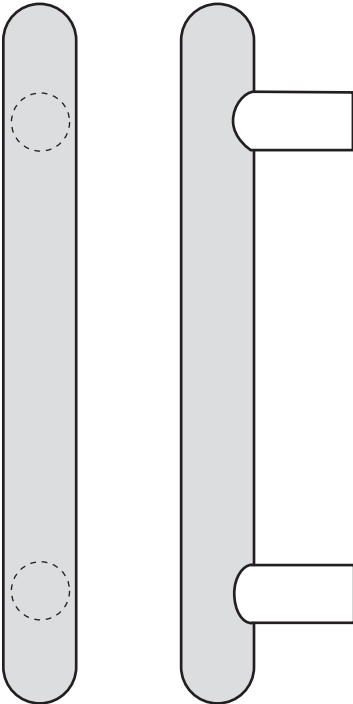

Architectural Door Accessories

The global leader in
door opening solutions

Rockwood RM4104 - ArborTek - Straight Pull - Round Ends

Available Finishes:

- US3/605
- US4/606
- US10/612
- US10B/613
- US10BE/613E
- US32/629
- US32D/630

DIAMETER:
1"

CTC:
Specify

PROJECTION:
2 3/4"

Specifications:

MATERIAL:
Brass, Bronze, Stainless Steel

300 Main Street
Rockwood, Pennsylvania 15557
P: 800.458.2424 • F: 800.922.9212
www.rockwoodmfg.com • orders.rockwood@assaabloy.com