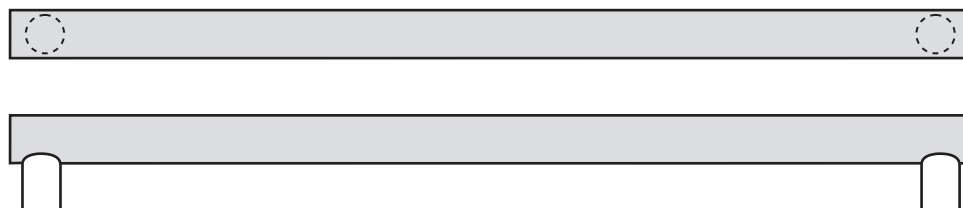

Architectural Door Accessories

ASSA ABLOY

The global leader in
door opening solutions

Rockwood RM4122 - ArborTek - Push Bar - Flat Ends

Available Finishes:

- US3/605
- US4/606
- US10/612
- US10B/613
- US10BE/613E
- US32/629
- US32D/630

DIAMETER:
1 1/2"

CTC:
Specify

PROJECTION:
3 1/4"

Specifications:

MATERIAL:

Brass, Bronze, Stainless Steel

NOTE:

Post location on push bars can be located 1/8" from end for narrow & medium stile doors and 1" from end for flush and wide stile doors