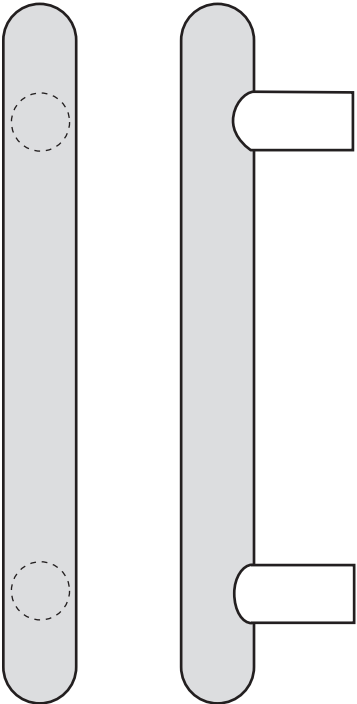

Architectural Door Accessories

The global leader in
door opening solutions

Rockwood RM4124 - ArborTek - Straight Pull - Round Ends

Available Finishes:

- US3/605
- US4/606
- US10/612
- US10B/613
- US10BE/613E
- US32/629
- US32D/630

DIAMETER:
1 1/2"

CTC:
Specify

PROJECTION:
3 1/4"

Specifications:

MATERIAL:

Brass, Bronze, Stainless Steel