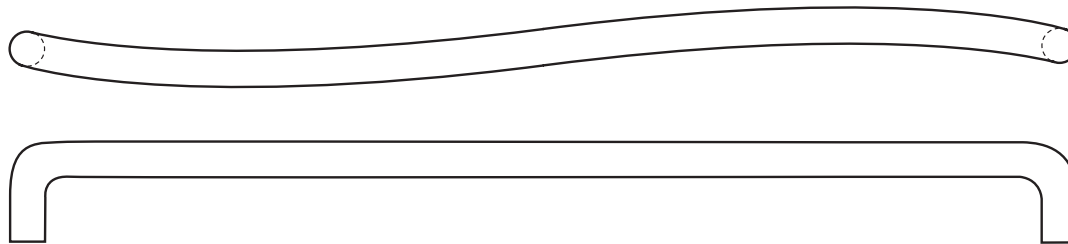

Rockwood RM4450LH - CenTrex - Solid 1" Diameter Compound Radius Push Bars

Available Finishes:

- US3/605
- US4/606
- US10/612
- US10B/613
- US10BE/613E
- US26/625
- US26D/626
- US28/628
- US32/629
- US32D/630
- 313/710
- 315/711

MATERIAL SIZE:
CTC: up to 36"
Diameter: 1"
Projection: 2 1/2"

Specifications:

MATERIAL:

Aluminum, Brass, Bronze, Stainless Steel

The global leader in
door opening solutions

Rockwood RM4450RH - CenTrex - Solid 1" Diameter Compound Radius Push Bars

Available Finishes:

- US3/605
- US4/606
- US10/612
- US10B/613
- US10BE/613E
- US26/625
- US26D/626
- US28/628
- US32/629
- US32D/630
- 313/710
- 315/711

MATERIAL SIZE:

CTC: up to 36"

Diameter: 1"

Projection: 2 1/2"