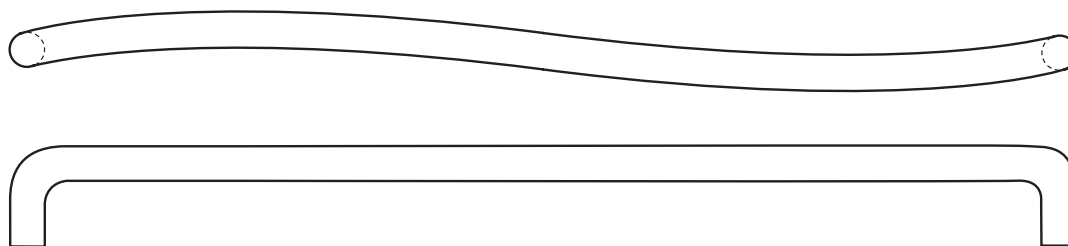

Rockwood RM4450LH - CenTrex - Solid 1" Diameter Compound Radius Push Bars

Available Finishes:

- US3/605
- US4/606
- US10/612
- US10B/613
- US10BE/613E
- US26/625
- US26D/626
- US28/628
- US32/629
- US32D/630
- 313/710
- 315/711

MATERIAL SIZE:
CTC: up to 36"
Diameter: 1"
Projection: 2 1/2"

Specifications:

MATERIAL:

Aluminum, Brass, Bronze, Stainless Steel

The global leader in
door opening solutions

Rockwood RM4450RH - CenTrex - Solid 1" Diameter Compound Radius Push Bars

Available Finishes:

- US3/605
- US4/606
- US10/612
- US10B/613
- US10BE/613E
- US26/625
- US26D/626
- US28/628
- US32/629
- US32D/630
- 313/710
- 315/711

MATERIAL SIZE:

CTC: up to 36"

Diameter: 1"

Projection: 2 1/2"