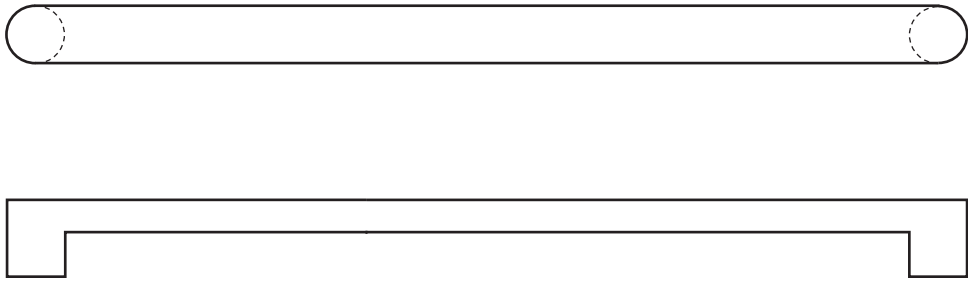

Architectural Door Accessories

ASSA ABLOY

The global leader in
door opening solutions

Rockwood RM5212 - PlanTek - Push Bar - Radius Ends

Available Finishes:

- US3/605
- US4/606
- US10/612
- US10B/613
- US10BE/613E
- US32/629
- US32D/630

MATERIAL SIZE:
1/2" x 1 1/4"

CTC:
up to 36"

PROJECTION:
2"

Specifications:

MATERIAL:

Brass, Bronze, Stainless Steel (Select products-see price list for availability)

300 Main Street
Rockwood, Pennsylvania 15557
P: 800.458.2424 • F: 800.922.9212
www.rockwoodmfg.com • orders.rockwood@assaabloy.com