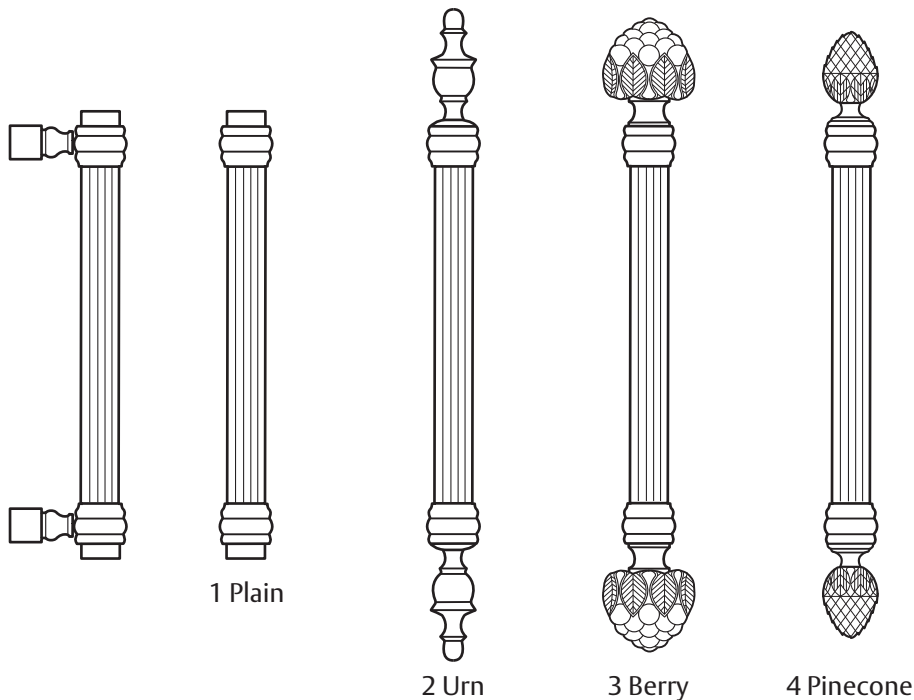

## Rockwood RM5664 - Classic - Fluted Grip Pull

### Available Finishes:

- US3/605
- US4/606
- US10/612
- US10B/613
- US10BE/613E
- US15/619
- US15A/620
- US26/625
- US26D/626

MATERIAL SIZE:  
CTC: Specify  
Diameter: 1"  
Projection: 3 1/16"  
Base Plate: Yes

### MATERIAL:

Brass