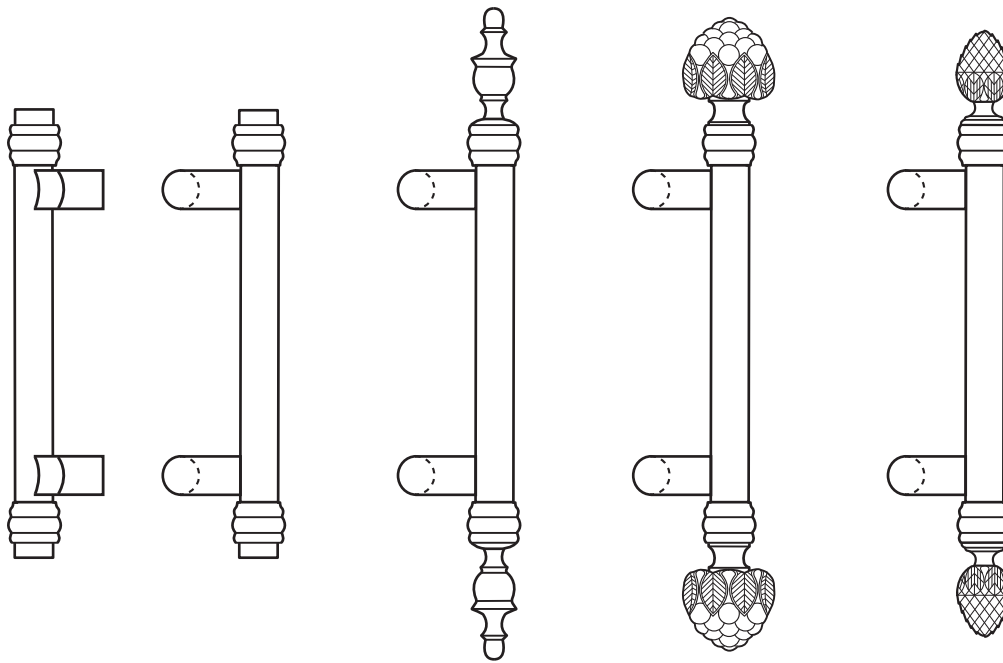

# Architectural Door Accessories

**ASSA ABLOY**

The global leader in  
door opening solutions

## Rockwood RM5670 - Classic - Plain Grip Offset Pull

### Available Finishes:

- US3/605
- US4/606
- US10/612
- US10B/613
- US10BE/613E
- US15/619
- US15A/620
- US26/625
- US26D/626

MATERIAL SIZE:  
CTC: Specify  
Diameter: 1"  
Projection: 2 1/2"

### MATERIAL:

Brass