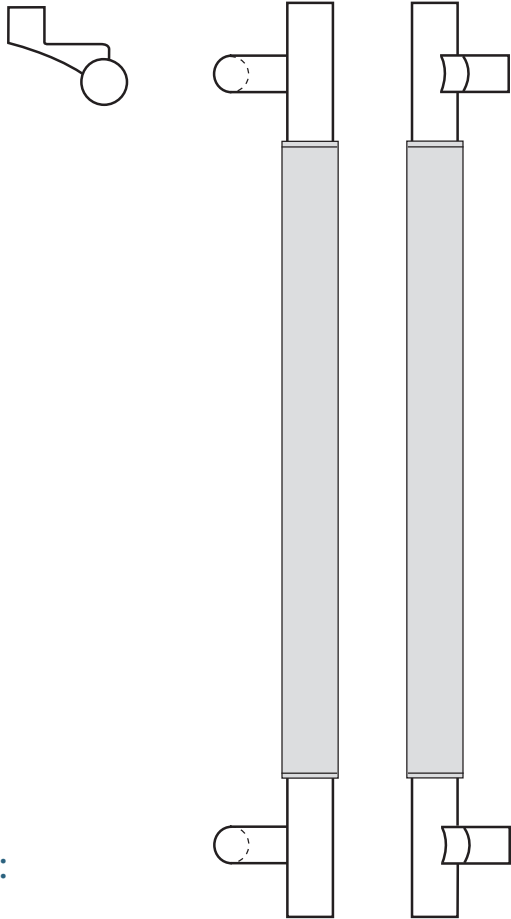

Rockwood RM6070 - English Bridle Leather - Long Offset Pull - Flat Ends

Available Finishes:

- US3/605
- US4/606
- US10/612
- US10B/613
- US10BE/613E
- US32/629
- US32D/630

DIAMETER:
1" metal grip,
about $\frac{1}{8}$ " additional
for leather

PROJECTION:
2 $\frac{1}{2}$ "

OVERALL:
36" to 96"

Specifications:

MATERIAL:

Brass, Bronze, Stainless Steel

OPTIONS:

- For optional mid-post, suffix the product number with "MP" (example: RM6070MP)
- Full wrap option is available up to 72" long (example: RM6070FW)
- Over 96" available on select finishes

NOTE:

Maximum leather length is 72"