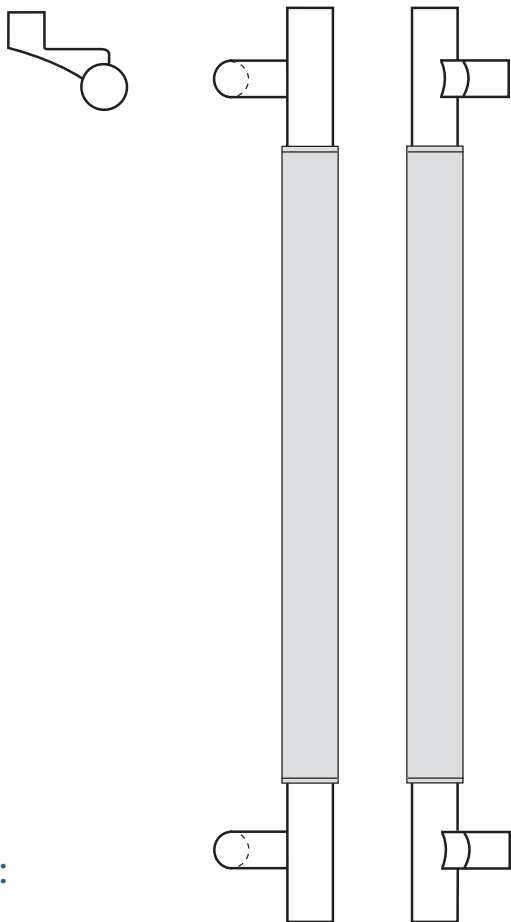

## Rockwood RM6071 - English Bridle Leather - Long Offset Pull - Flat Ends

### Available Finishes:

- US3/605
- US4/606
- US10/612
- US10B/613
- US10BE/613E
- US32/629
- US32D/630

DIAMETER:  
1 1/4" metal grip,  
about 1/8" additional  
for leather

PROJECTION:  
2 3/4"

OVERALL:  
36" to 96"

#### NOTE:

Maximum leather length is 72"