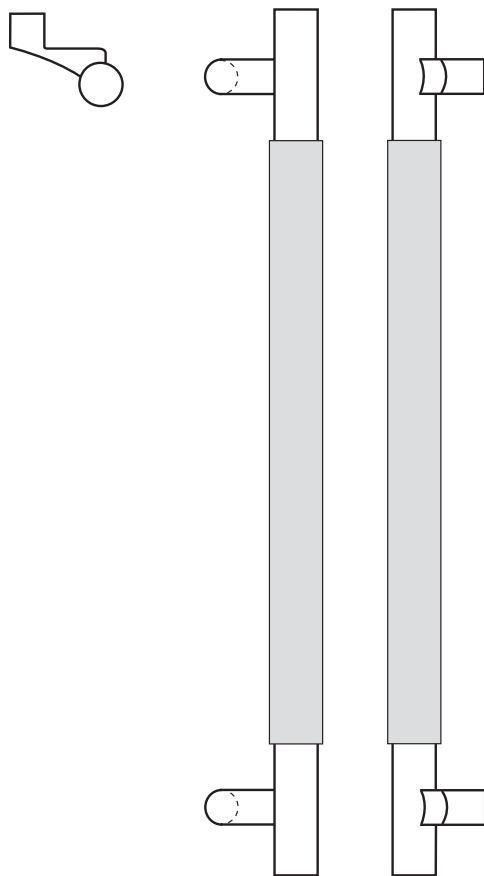

Rockwood RM6171 - Upholstery Leather - Long Offset Pull - Flat Ends

Available Finishes:

- US3/605
- US4/606
- US10/612
- US10B/613
- US10BE/613E
- US32/629
- US32D/630

DIAMETER:
1 1/4" metal grip,
about 1/8" additional
for leather

PROJECTION:
2 3/4"

OVERALL:
36" to 96"

Specifications:

MATERIAL:

Brass, Bronze, Stainless Steel

OPTIONS:

- For optional mid-post, suffix the product number with "MP" (example: RM6171MP)
- Over 96" available on select finishes
- Upholstery Leather colors are available in both Black and Dark Brown

NOTE:

Maximum leather length is 72"