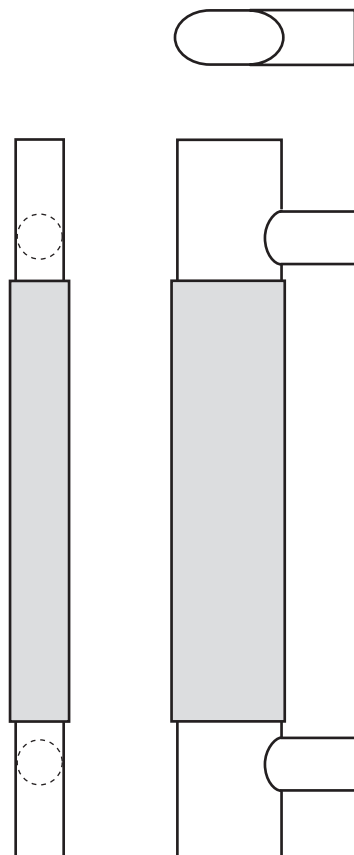

The global leader in
door opening solutions

Rockwood RM6220 - Leather Oval - Flat Oval - Small Post

Available Finishes:

- US10BE/613E
- US32/629
- US32D/630

GRIP SIZE:

$\frac{3}{4}$ " x $1 \frac{1}{2}$ "

POST:

$\frac{3}{4}$ "

PROJECTION:

$2 \frac{3}{4}$ "

CTC:

Specify

Specifications:

MATERIAL:

Stainless Steel

CTC:

Standard overall length is 4" greater than CTC for pulls up to 36" CTC, and 6" greater than CTC for pulls 36" CTC and larger. Maximum leather length is 72".

OPTIONS:

Over 96" available on select finishes