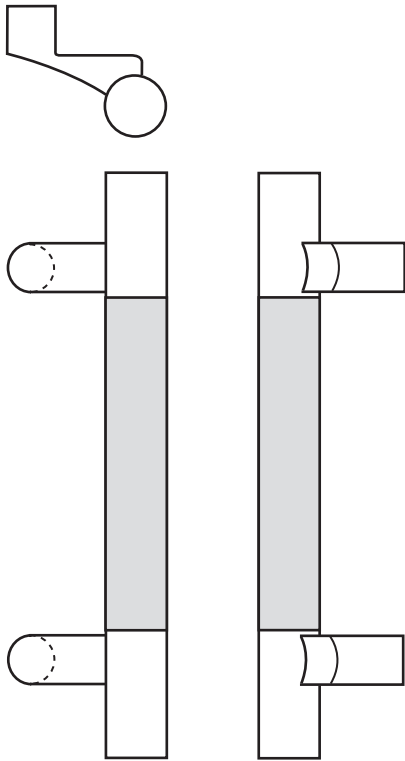

Architectural Door Accessories

ASSA ABLOY

The global leader in
door opening solutions

Rockwood RM6350 - Flush Leather Pull - Offset - Flat Ends

Available Finishes:

- US3/605
- US4/606
- US10/612
- US10B/613
- US10BE/613E
- US32/629
- US32D/630

DIAMETER:
1 1/2"

PROJECTION:
3"

CTC:
Specify

Specifications:

MATERIAL:
Brass, Bronze, Stainless Steel

OPTIONS:
Over 96" available on select finishes

CTC:
Up to 96" CTC available with mid-post

300 Main Street
Rockwood, Pennsylvania 15557
P: 800.458.2424 • F: 800.922.9212
www.rockwoodmfg.com • orders.rockwood@assaabloy.com