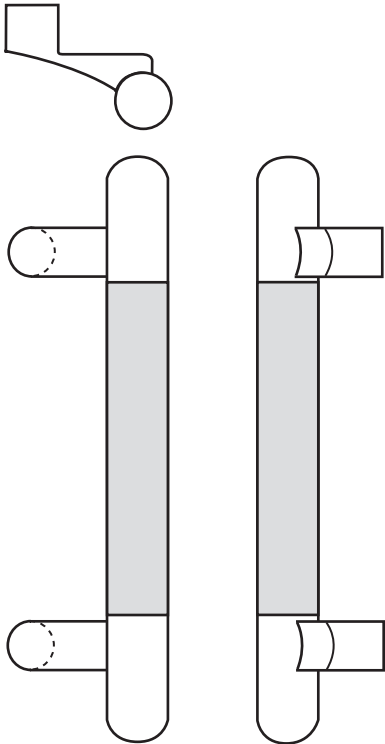

Architectural Door Accessories

ASSA ABLOY

The global leader in
door opening solutions

Rockwood RM6354 - Flush Leather Pull - Offset - Round Ends

Available Finishes:

- US3/605
- US4/606
- US10/612
- US10B/613
- US10BE/613E
- US32/629
- US32D/630

DIAMETER:
1 1/2"

PROJECTION:
3"

CTC:
Specify

Specifications:

MATERIAL:
Brass, Bronze, Stainless Steel

OPTIONS:
Over 96" available on select finishes

CTC:
Up to 96" CTC available with mid-post

300 Main Street
Rockwood, Pennsylvania 15557
P: 800.458.2424 • F: 800.922.9212
www.rockwoodmfg.com • orders.rockwood@assaabloy.com