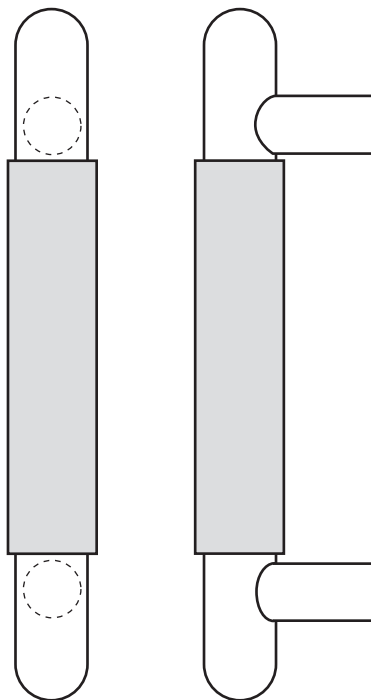

## Rockwood RM6550 - Small Leather - Surface Wrapped Straight Pull - Round Ends

### DIAMETER:

5/8"

### PROJECTION:

1 1/2"

### MOUNTING:

#8-32 x 1" Tapered Head Machine Screws (standard drawer thickness is 3/4"; advise if other than 3/4")