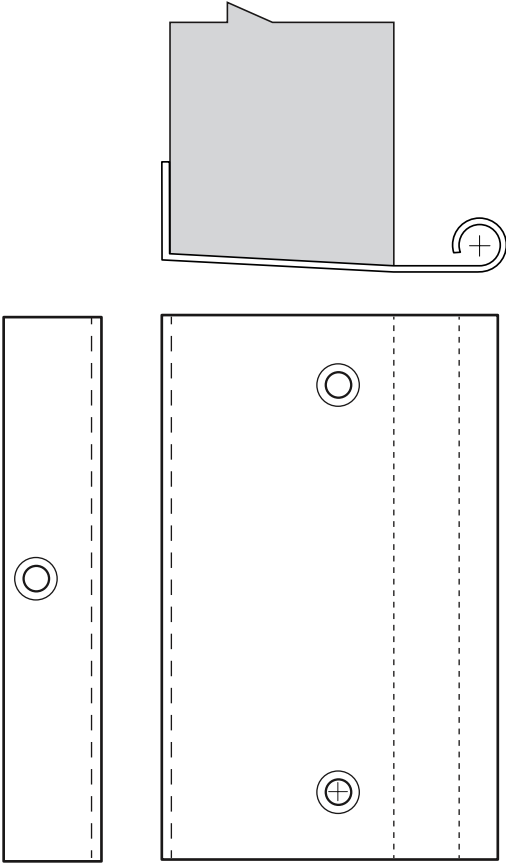

Architectural Door Accessories

ASSA ABLOY

The global leader in
door opening solutions

Rockwood RM754 - Edge Pull Bevel Edge Door

Available Finishes:

- US3/605
- US4/606
- US10/612
- US10B/613
- US10BE/613E
- US32/629
- US32D/630

Specifications:

MATERIAL:
Brass, Bronze, Stainless Steel

RETURN:
Yes

ROD SIZE:
Specify

ORDERING:
Select style pull number, select standard length: 2", 2 1/2", 3", 4", 5", 6", specify door thickness.
Example: RM754-4" US32D 1 3/4" door

300 Main Street
Rockwood, Pennsylvania 15557
P: 800.458.2424 • F: 800.922.9212
www.rockwoodmfg.com • orders.rockwood@assaabloy.com