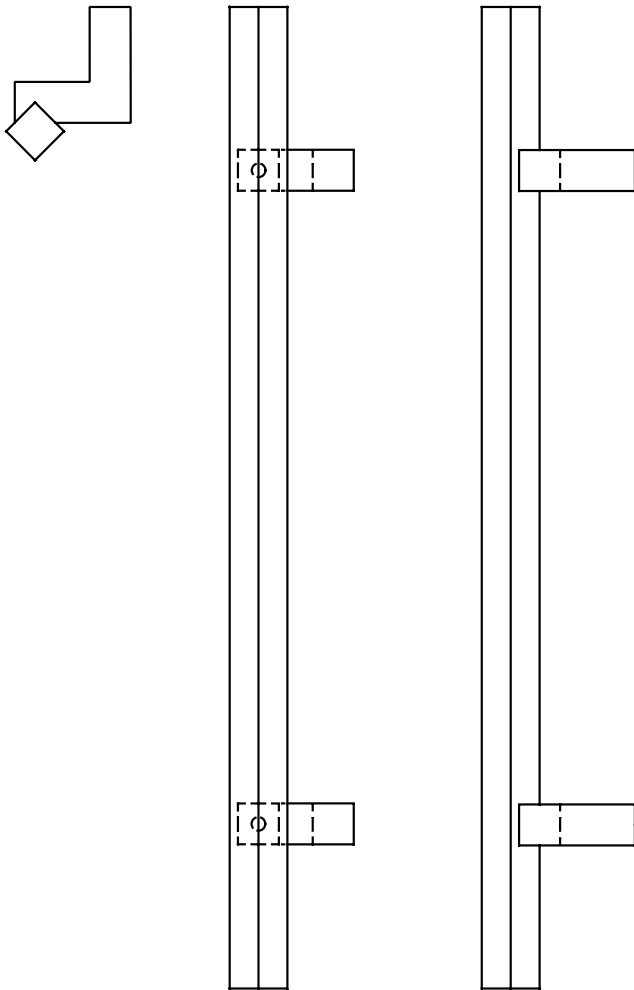

Experience a safer
and more open world

Rockwood RM7825 - Diamond Flat End, Offset Bridge Pull

Available Finishes:

- US32D/630
- US32/629
- US10BE/613E
- BSP
- WSP
- STOCK PCs

SIZE:
Material: $\frac{3}{4}$ " x $\frac{3}{4}$ "
Projection: $2 \frac{3}{4}$ "
CTC: Specify

Specifications:

MATERIAL:
Stainless Steel

OPTIONS:
For optional mid-post, suffix the product number with "MP" (example: RM7825MP)

300 Main Street
Rockwood, Pennsylvania 15557
P: 800.458.2424 • F: 800.922.9212
www.assaabloydooraccessories.us • orders.rockwood@assaabloy.com