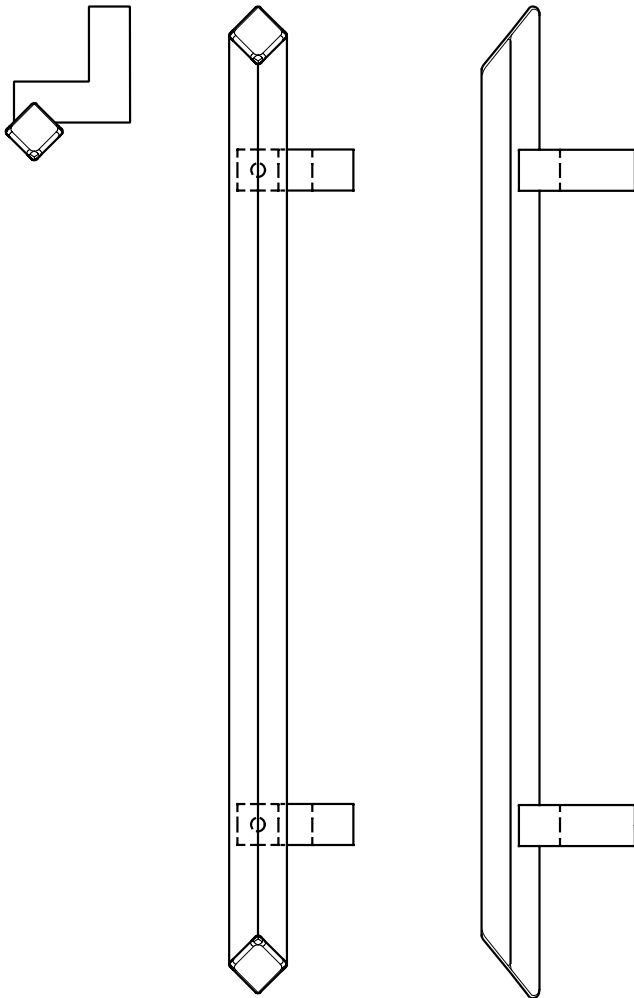

Architectural Door Accessories

ASSA ABLOY

Experience a safer
and more open world

Rockwood RM7835 - Diamond End, Offset Bridge Pull

Available Finishes:

- US32D/630
- US32/629
- US10BE/613E
- BSP
- WSP
- STOCK PCs

SIZE:

Material: $\frac{3}{4}$ " x $\frac{3}{4}$ "

Projection: $2 \frac{3}{4}$ "

CTC: Specify

Specifications:

MATERIAL:

Stainless Steel

OPTIONS:

For optional mid-post, suffix the product number with "MP" (example: RM7835MP)

300 Main Street
Rockwood, Pennsylvania 15557
P: 800.458.2424 • F: 800.922.9212
www.assaabloydooraccessories.us • orders.rockwood@assaabloy.com