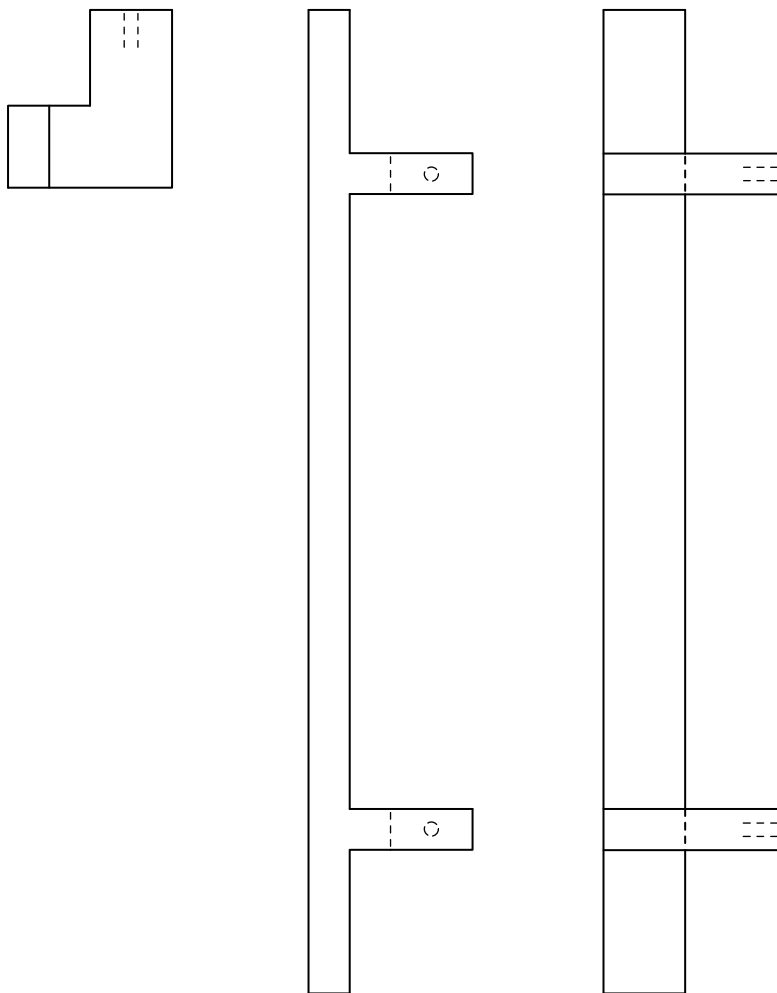

Architectural Door Accessories

ASSA ABLOY

The global leader in
door opening solutions

Rockwood RM7935 - GeoMetek Offset Rectangular Bridge Pull

Available Finishes:

- US10BE/613E
- US32/629
- US32D/630
- BSP (Black Suede Powder Coat)
- Stock Powder Coats

SIZE:

Material: $\frac{3}{4}$ " x $1\frac{1}{2}$ "

Projection: $3\frac{1}{4}$ "

CTC: Specify

Specifications:

MATERIAL:

Stainless Steel

OPTIONS:

For optional mid-post, suffix the product number with "MP" (example: RM7935MP)

300 Main Street
Rockwood, Pennsylvania 15557
P: 800.458.2424 • F: 800.922.9212
www.assaabloydooraccessories.us • orders.rockwood@assaabloy.com