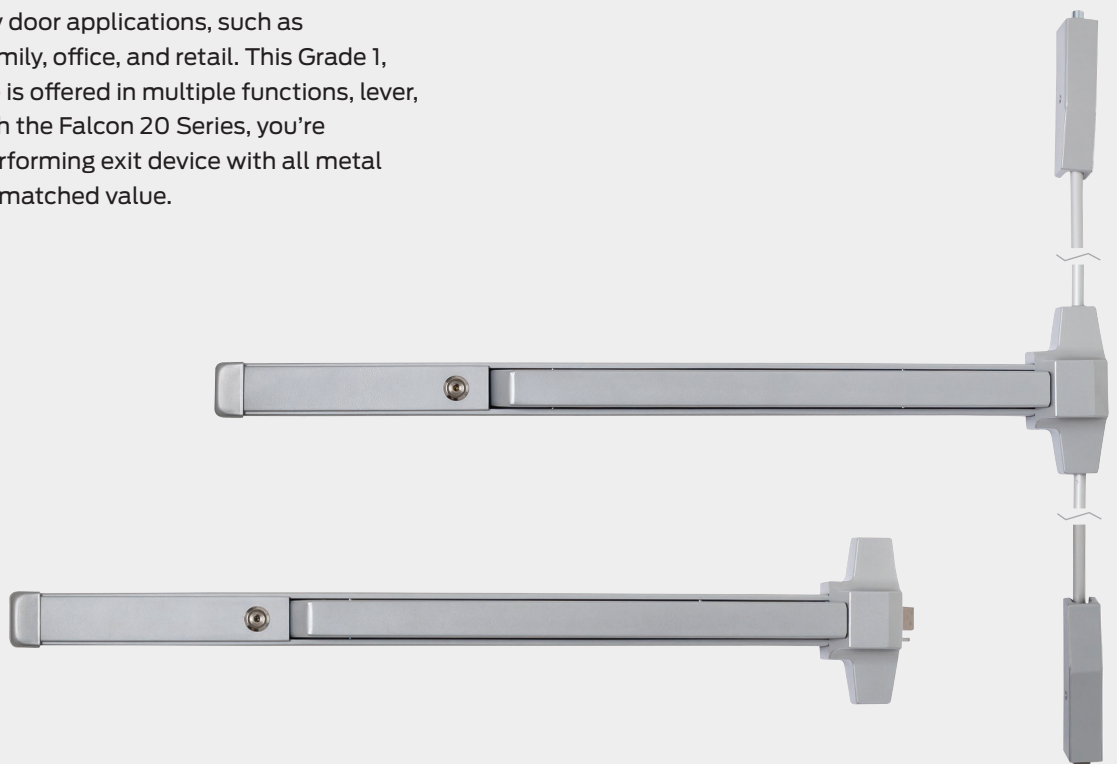

FALCON®

20 Series

Light-to-medium duty
pushbar exit device

Overview

Falcon® prides itself on dependable, cost-effective products that meet or exceed life safety and building requirements. The Falcon 20 Series, pushbar exit devices are ideal for light-to-medium duty door applications, such as commercial, multi-family, office, and retail. This Grade 1, affordable exit device is offered in multiple functions, lever, and trim options. With the Falcon 20 Series, you're choosing a quality performing exit device with all metal construction at an unmatched value.

20 Series

Light-to-medium duty, Grade 1 exit device

The Falcon 20 Series exit device is an affordable and reliable choice. Offered in Rim, Surface Vertical, Rim Fire and Surface Vertical Fire that will accommodate 161 door prep, this series can meet the needs of your application. This series offers 8 different trim functions including 161 key in lever.

Specifications

- Meets ANSI/BHMA A156.3-2014 Grade 1 testing standards
- Standard features include scratch-resistant surfaces and deadlocking built into the device
- UL305 listed panic devices
- UL10 listed 3-hour fire rated devices for rim and surface vertical applications*
- Durable, steel mechanism case construction
- Devices fit standard 1 3/4" thick door
- 3 1/2" minimum stile width
- Hex key dogging standard on all panic devices
- Rim devices and trim are non-handed
- Surface vertical devices easily field reversible
- Universal hardware pack for wood and hollow metal
- Door widths:
 - 36" device fits 29" to 36" door size
 - 48" device fits 33" to 48" door size

* UL listed fire rated devices launching Q2 2018

Available trim

Available finishes

How to order

To order device, specify:

		20	R	EO	SP28	3'
Rating	F – Fire exit Blank – Panic exit	↑	↑	↑	↑	↑
Series	20	↑				
Type	R – Rim V – Surface vertical rod		↑			
Function	EO – Exit Only			↑		
Finish	SP28 US32D				↑	
Door width	3' 4'					↑