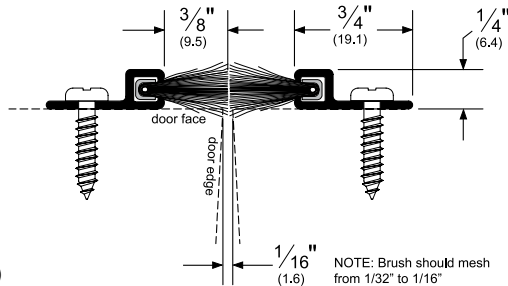

AVAILABLE FINISHES: C, D, G, SN

PROFILE WIDTH: 3/4" (19.1 mm) (x2)

TOTAL WIDTH WITH INSERT: 1-1/8" (28.6 mm) (x2)

HEIGHT: 1/4" (6.4 mm)

TITLE:
PREPARED FOR:
PREPARED BY:
DATE:
COMMENTS:

Architectural Door Accessories

ASSA ABLOY

Pemko Astragals & Meeting Stiles: Astragals & Meeting Stile Gasketing-Split Astragals

The global leader in
door opening solutions

18041_SB (MS)

**ORDER TWO
(AS A PAIR)**

AVAILABLE FINISHES: C, D, G, SN

PROFILE WIDTH: 3/4" (19.1 mm) (x2)

TOTAL WIDTH WITH INSERT: 1-1/8" (28.6 mm) (x2)

HEIGHT: 1/4" (6.4 mm)

C (Clear Anodized Aluminum)

D (Dark Bronze Anodized Aluminum)

G (Gold Anodized Aluminum)

SN (Satin Nickel Anodized Aluminum)