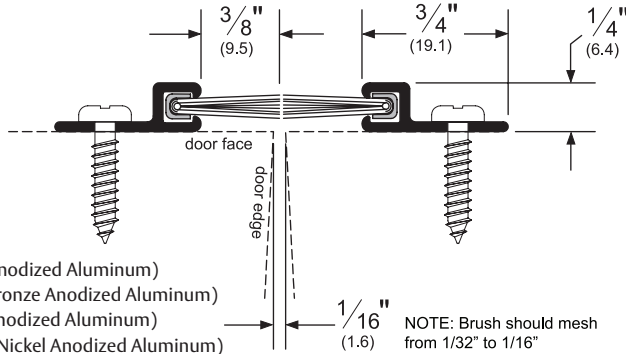

Architectural Door Accessories

ASSA ABLOY

Pemko Astragals & Meeting Stiles: Astragals & Meeting Stile Gasketing-Split Astragals

The global leader in
door opening solutions

18041_NB (MS)

**ORDER TWO
(AS A PAIR)**

AVAILABLE FINISHES: C, D, G, SN

PROFILE WIDTH: 3/4" (19.1 mm) (x2)

TOTAL WIDTH WITH INSERT: 1-1/8" (28.6 mm) (x2)

HEIGHT: 1/4" (6.4 mm)

TITLE:
PREPARED FOR:
PREPARED BY:
DATE:
COMMENTS:

Architectural Door Accessories

PROFILE WIDTH: 3/4" (19.1 mm) (x2)

TOTAL WIDTH WITH INSERT: 1-1/8" (28.6 mm) (x2)

HEIGHT: 1/4" (6.4 mm)

C (Clear Anodized Aluminum)

D (Dark Bronze Anodized Aluminum)

G (Gold Anodized Aluminum)

SN (Satin Nickel Anodized Aluminum)