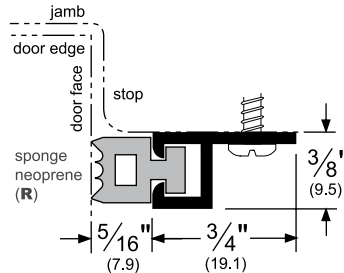

Architectural Door Accessories

ASSA ABLOY

Pemko Perimeter Gasketing: Standard Perimeter Gasketing

The global leader in
door opening solutions

296_PK

AVAILABLE FINISHES: C, D, G

WIDTH: 3/8" (9.5 mm)

PROFILE HEIGHT: 3/4" (19.1 mm)

TOTAL HEIGHT WITH INSERT: 1-3/16" (30.2 mm)

C (Clear Anodized Aluminum)

D (Dark Bronze Anodized Aluminum)

G (Gold Anodized Aluminum)

TITLE:

PREPARED FOR:

PREPARED BY:

DATE:

COMMENTS:

Architectural Door Accessories

ASSA ABLOY

Pemko Perimeter Gasketing: Standard Perimeter Gasketing

The global leader in
door opening solutions

296_R

AVAILABLE FINISHES: C, D, G

WIDTH: 3/8" (9.5 mm)

PROFILE HEIGHT: 3/4" (19.1 mm)

TOTAL HEIGHT WITH INSERT: 1-1/16" (27.0 mm)

C (Clear Anodized Aluminum)

D (Dark Bronze Anodized Aluminum)

G (Gold Anodized Aluminum)

TITLE:

PREPARED FOR:

PREPARED BY: