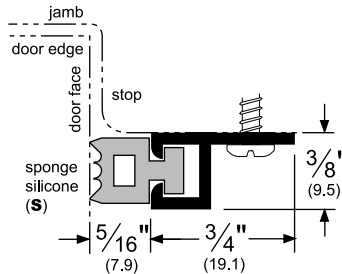

Architectural Door Accessories

ASSA ABLOY

Pemko Perimeter Gasketing: Standard Perimeter Gasketing

The global leader in
door opening solutions

296_PK

AVAILABLE FINISHES: C, D, G

WIDTH: 3/8" (9.5 mm)

PROFILE HEIGHT: 3/4" (19.1 mm)

TOTAL HEIGHT WITH INSERT: 1-3/16" (30.2 mm)

C (Clear Anodized Aluminum)

D (Dark Bronze Anodized Aluminum)

G (Gold Anodized Aluminum)

TITLE:

PREPARED FOR:

PREPARED BY:

DATE:

PROFILE HEIGHT: 3/4" (19.1 mm)

TOTAL HEIGHT WITH INSERT: 1-1/16" (27.0 mm)

C (Clear Anodized Aluminum)

D (Dark Bronze Anodized Aluminum)

G (Gold Anodized Aluminum)

TITLE:

PREPARED FOR:

PREPARED BY:

WIDTH: 3/8" (9.5 mm)

PROFILE HEIGHT: 3/4" (19.1 mm)

TOTAL HEIGHT WITH INSERT: 1-1/16" (27.0 mm)

C (Clear Anodized Aluminum)

D (Dark Bronze Anodized Aluminum)

G (Gold Anodized Aluminum)

TITLE:

PREPARED FOR: