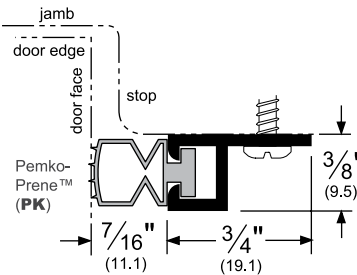

Architectural Door Accessories

ASSA ABLOY

Pemko Perimeter Gasketing: Standard Perimeter Gasketing

The global leader in
door opening solutions

296_PK

AVAILABLE FINISHES: C, D, G

WIDTH: 3/8" (9.5 mm)

PROFILE HEIGHT: 3/4" (19.1 mm)

TOTAL HEIGHT WITH INSERT: 1-3/16" (30.2 mm)

C (Clear Anodized Aluminum)

D (Dark Bronze Anodized Aluminum)

G (Gold Anodized Aluminum)

TITLE:

PREPARED FOR:

PREPARED BY:

DATE:

PROFILE HEIGHT: 3/4" (19.1 mm)

TOTAL HEIGHT WITH INSERT: 1-1/16" (27.0 mm)

C (Clear Anodized Aluminum)

D (Dark Bronze Anodized Aluminum)

G (Gold Anodized Aluminum)

TITLE:

PREPARED FOR:

PREPARED BY:

WIDTH: 3/8" (9.5 mm)

PROFILE HEIGHT: 3/4" (19.1 mm)

TOTAL HEIGHT WITH INSERT: 1-1/16" (27.0 mm)

C (Clear Anodized Aluminum)

D (Dark Bronze Anodized Aluminum)

G (Gold Anodized Aluminum)

TITLE:

PREPARED FOR: