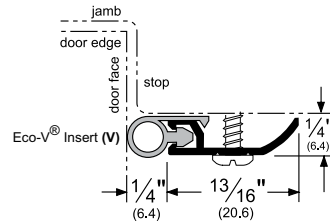

Architectural Door Accessories

ASSA ABLOY

Pemko Perimeter Gasketing: Standard Perimeter Gasketing

The global leader in
door opening solutions

297_V

AVAILABLE FINISHES: A, BDG, D, G, PW, SN

WIDTH: 1/4" (6.4 mm)

PROFILE HEIGHT: 13/16" (20.6 mm)

TOTAL HEIGHT WITH INSERT: 1-1/16" (27.0 mm)

A (Mill Finish Aluminum)

BDG (Bright Dip Gold Anodized Aluminum)

D (Dark Bronze Anodized Aluminum)

G (Gold Anodized Aluminum)

PW (Painted White Aluminum)

SN (Satin Nickel Anodized Aluminum)

TITLE:

PREPARED FOR:

PREPARED BY:

DATE:

COMMENTS: