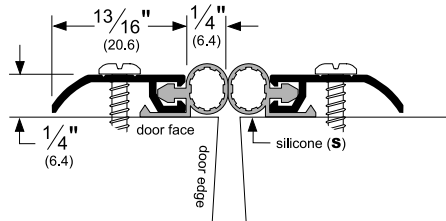

AVAILABLE FINISHES: A, BDG, D, G ,PW, SN

PROFILE WIDTH: 13/16" (20.6 mm) (x2)

TOTAL WIDTH WITH INSERT: 1-1/16" (27 mm) (x2)

HEIGHT: 1/4" (6.4 mm)

A (Mill Finish Aluminum)

BDG (Bright Dip Gold Anodized Aluminum)

ASSA ABLOY

Pemko Astragals & Meeting Stiles: Astragals & Meeting Stile Gasketing- Split Astragals

The global leader in
door opening solutions

297_S (MS)

**ORDER TWO
(AS A PAIR)**

AVAILABLE FINISHES: A, BDG, D, G, PW, SN

PROFILE WIDTH: 13/16" (20.6 mm) (x2)

TOTAL WIDTH WITH INSERT: 1-1/16" (27 mm) (x2)

HEIGHT: 1/4" (6.4 mm)

A (Mill Finish Aluminum)

BDG (Bright Dip Gold Anodized Aluminum)

D (Dark Bronze Anodized Aluminum)

G (Gold Anodized Aluminum)

The global leader in
door opening solutions

297_V

AVAILABLE FINISHES: A, BDG, D, G, PW, SN

WIDTH: 1/4" (6.4 mm)

PROFILE HEIGHT: 13/16" (20.6 mm)

TOTAL HEIGHT WITH INSERT: 1-1/16" (27.0 mm)

A (Mill Finish Aluminum)