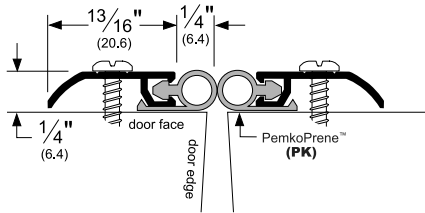

Architectural Door Accessories

ASSA ABLOY

Pemko Astragals & Meeting Stiles: Astragals & Meeting Stile Gasketing- Split Astragals

The global leader in
door opening solutions

297_PK (MS)

**ORDER TWO
(AS A PAIR)**

AVAILABLE FINISHES: A, BDG, D, G ,PW, SN

PROFILE WIDTH: 13/16" (20.6 mm) (x2)

TOTAL WIDTH WITH INSERT: 1-1/16" (27 mm) (x2)

HEIGHT: 1/4" (6.4 mm)

A (Mill Finish Aluminum)

BDG (Bright Dip Gold Anodized Aluminum)

PROFILE WIDTH: 13/16" (20.6 mm) (x2)

TOTAL WIDTH WITH INSERT: 1-1/16" (27 mm) (x2)

HEIGHT: 1/4" (6.4 mm)

A (Mill Finish Aluminum)

BDG (Bright Dip Gold Anodized Aluminum)

D (Dark Bronze Anodized Aluminum)

G (Gold Anodized Aluminum)

The global leader in
door opening solutions

297_V

AVAILABLE FINISHES: A, BDG, D, G, PW, SN

WIDTH: 1/4" (6.4 mm)

PROFILE HEIGHT: 13/16" (20.6 mm)

TOTAL HEIGHT WITH INSERT: 1-1/16" (27.0 mm)

A (Mill Finish Aluminum)