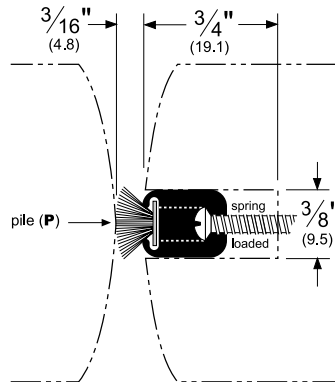

Architectural Door Accessories

ASSA ABLOY

Pemko Astragals & Meeting Stiles: Meeting Stile Gasketing

The global leader in
door opening solutions

300_P

AVAILABLE FINISHES: **B, C, D, G**
PROFILE WIDTH: **3/4" (19.1 mm)**
TOTAL WIDTH WITH INSERT: **15/16" (23.9 mm)**
HEIGHT: **3/8" (9.5 mm)**

B (Mill Finish Extruded Bronze [Brass])
C (Clear Anodized Aluminum)
D (Dark Bronze Anodized Aluminum)
G (Gold Anodized Aluminum)

TITLE:
PREPARED FOR:
PREPARED BY:
DATE:
COMMENTS: