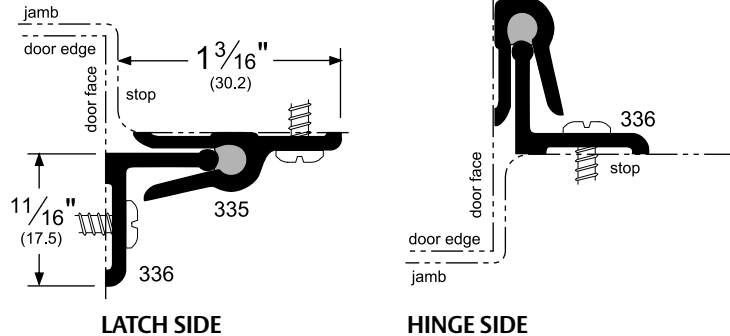

Architectural Door Accessories

ASSA ABLOY

Pemko Perimeter Gasketing: Heavy Duty Interlock

The global leader in
door opening solutions

335_R (335_R applied to jamb) / (336_ applied to jamb)

AVAILABLE FINISHES: A, D
WIDTH: 11/16" (17.5 mm)
HEIGHT: 1-3/16" (30.2 mm)

AVAILABLE FINISHES: A, D
WIDTH: 11/16" (17.5 mm)
HEIGHT: 1-3/16" (30.2 mm)

A (Mill Finish Aluminum)
D (Dark Bronze Anodized Aluminum)

Copyright © 2017, Pemko Manufacturing Co., an ASSA ABLOY Group company. All rights reserved.
Reproduction in whole or in part without the express written permission of Pemko Manufacturing Co. is prohibited.