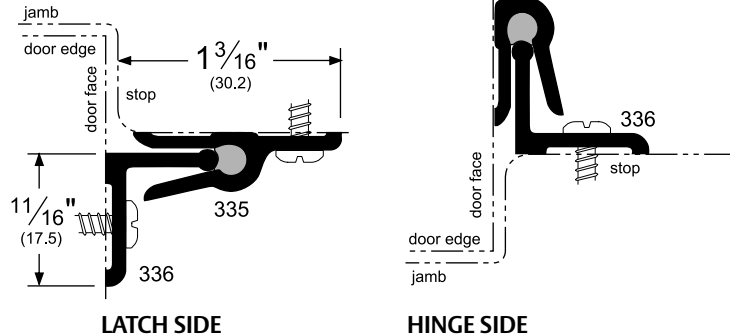

Architectural Door Accessories

ASSA ABLOY

Pemko Perimeter Gasketing: Heavy Duty Interlock

The global leader in
door opening solutions

335_R (335_R applied to jamb) / (336_ applied to jamb)

AVAILABLE FINISHES: A, D
WIDTH: 11/16" (17.5 mm)
HEIGHT: 1-3/16" (30.2 mm)

TITLE:
PREPARED FOR:
PREPARED BY:
DATE:
COMMENTS:

Architectural Door Accessories

ASSA ABLOY

Pemko Perimeter Gasketing: Heavy Duty Interlock

The global leader in
door opening solutions

336_ (335_R applied to jamb) / (336_ applied to jamb)

AVAILABLE FINISHES: A, D
WIDTH: 11/16" (17.5 mm)
HEIGHT: 1-3/16" (30.2 mm)

A (Mill Finish Aluminum)
D (Dark Bronze Anodized Aluminum)

Copyright © 2017, Pemko Manufacturing Co., an ASSA ABLOY Group company. All rights reserved.
Reproduction in whole or in part without the express written permission of Pemko Manufacturing Co. is prohibited.