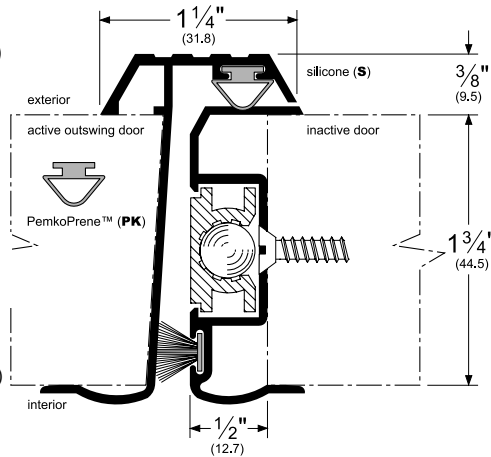

Architectural Door Accessories

ASSA ABLOY

Pemko Astragals & Meeting Stiles: Outswing Locking Astragals

The global leader in
door opening solutions

3443_S

AVAILABLE FINISHES: **C, D, PW**
PROFILE WIDTH: **1-1/4" (31.8 mm)**
HEIGHT: **3/8" (9.5 mm)**

C (Clear Anodized Aluminum)
D (Dark Bronze Anodized Aluminum)
PW (Painted White Aluminum)

TITLE:
PREPARED FOR:
PREPARED BY:
DATE:
COMMENTS: