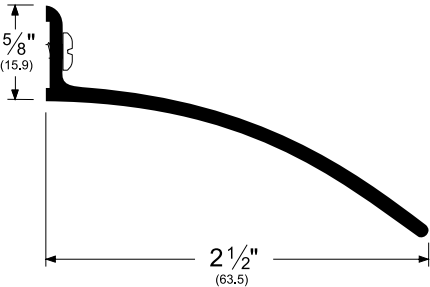

Architectural Door Accessories

ASSA ABLOY

Pemko Door Bottoms: Door Top Weatherstrip

The global leader in
door opening solutions

346_

AVAILABLE FINISHES: C, D, G, PW

WIDTH: 2-1/2" (63.5 mm)

HEIGHT: 5/8" (15.9 mm)