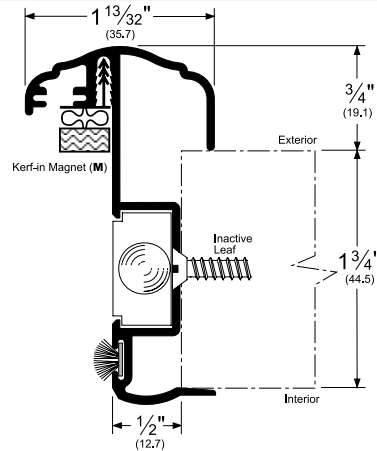

Architectural Door Accessories

ASSA ABLOY

Pemko Astragals & Meeting Stiles: Locking Astragals

The global leader in
door opening solutions

3496_M

AVAILABLE FINISHES: **BDG, C, D, PW, SN**
PROFILE WIDTH: **1-13/32" (35.7 mm)**
HEIGHT: **3/4" (19.1 mm)**

Architectural Door Accessories

ASSA ABLOY

Pemko Astragals & Meeting Stiles: Locking Astragals

The global leader in
door opening solutions

3496_Q

AVAILABLE FINISHES: **BDG, C, D, PW, SN**
PROFILE WIDTH: **1-13/32" (35.7 mm)**
HEIGHT: **3/4" (19.1 mm)**