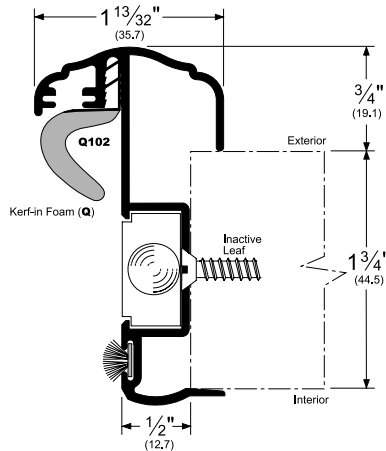

Architectural Door Accessories

ASSA ABLOY

Pemko Astragals & Meeting Stiles: Locking Astragals

The global leader in
door opening solutions

3496_Q

AVAILABLE FINISHES: **BDG, C, D, PW, SN**
PROFILE WIDTH: **1-13/32" (35.7 mm)**
HEIGHT: **3/4" (19.1 mm)**