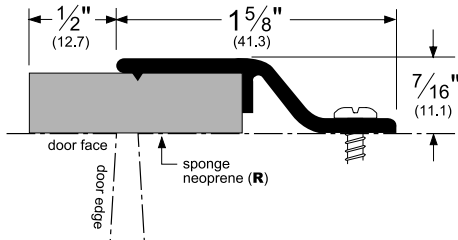

## Pemko Astragals & Meeting Stiles: "T" and Overlapping Astragals

The global leader in  
door opening solutions

**375\_R (MS)**

AVAILABLE FINISHES: **B, C, D, G**

PROFILE WIDTH: **1-5/8" (41.3 mm)**

TOTAL WIDTH WITH INSERT: **2-1/8" (54 mm)**

HEIGHT: **7/16" (11.1 mm)**

**B** (Mill Finish Extruded Bronze [Brass])

**C** (Clear Anodized Aluminum)

**D** (Dark Bronze Anodized Aluminum)

**G** (Gold Anodized Aluminum)

Copyright © 2017, Pemko Manufacturing Co., an ASSA ABLOY Group company. All rights reserved.  
Reproduction in whole or in part without the express written permission of Pemko Manufacturing Co. is prohibited.