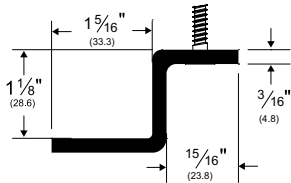

Architectural Door Accessories

ASSA ABLOY

Pemko Strike Plate/Mounting Brackets

The global leader in
door opening solutions

BKT1532

AVAILABLE FINISHES: **G, SP**
WIDTH: **2 1/16" (52.4 mm)**
HEIGHT: **15/16" (23.8 mm)**