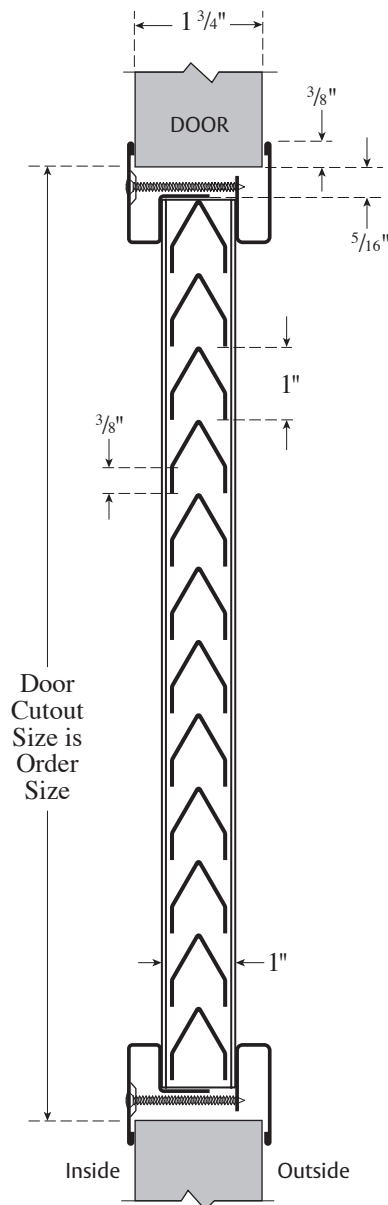

Rockwood LV-IY Inverted Y Louver

Standard Features:

MATERIAL:

- 18 gauge steel frame
- 20 gauge steel inverted "Y" blades

FASTENERS:

- #8 x 1 3/4" OH SMS

OPTIONS:

- Security screws
- Security grille
- Insect screen
- Custom powder coats

Dimensions:

- Minimum Width: 12"
- Maximum Width: 34"
- Minimum Height: 12"
- Maximum Height: 78"

For 1 3/4" Wood/Metal
Doors

50% Free Air Flow