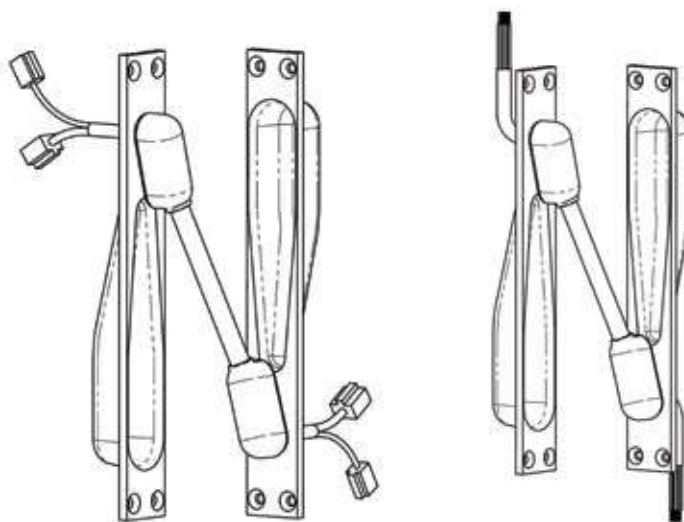

Securitron® CEPT Concealed Electrical Power Transfer

*Beautifully crafted, compact,
secure power transfer*

The heavy-duty, tamper-resistant Concealed Electrical Power Transfer (CEPT) securely transfers power and data from the hinge side of the frame to electrified hardware on the door.

Dimensions

- **CEPT Housing:**
9-1/16"L x 1-3/16"W x 1-7/16"D
[230.2mm L x 30.12mm W x 36.52mm D]

Shipping Weight

- 2.40 lbs [1.09 kg]

Technical Note

- Not for use with center hung or balanced doors, pocket or offset pivots or swing clear hinges.
- Door swing ranges when installed with butt hinges are:

HINGE SIZE	SWING RANGE
5" [127mm] or less	up to 180°
5-1/2" [139.7mm]	up to 130°
6" [152.4mm] Butt Hinge	up to 110°

Dimensions

How to Order

WIRE CONNECTORS	SHAPE	NUMBER OF WIRES	FINISH
EL	- CEPT	- C5E	- 10B
(blank) No Connectors	CEPT Concealed Power Transfers	(blank) 12 Wires (EL option only)	(blank) 630 Satin Stainless Steel
EL ElectroLynx Connectors		10 10 Wires	04 606 Satin Brass
		C5E 9 Wires	10 612 Satin Bronze
		NW no Wires	10B 613 Dark Oxidized Satin Bronzed