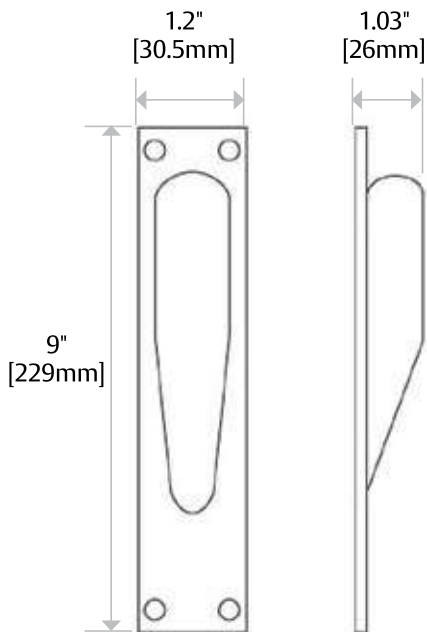

Optional Features

- **CEPT-10** includes 8–22 AWG wires plus 2–18 AWG wires for higher current devices
- **CEPT-C5E** includes CAT5E compatible with 8-24 AWG wires, 1–22 AWG wire, conductor, Molex connectors
- **EL-CEPT** is ElectroLynx® compatible with 12-22 AWG wires, ElectroLynx connectors

Dimensions

- **CEPT Housing:**
9-1/16"L x 1-3/16"W x 1-7/16"D
[230.2mm L x 30.12mm W x 36.52mm D]

Shipping Weight

- 2.40 lbs [1.09 kg]

Technical Note

- Not for use with center hung or balanced doors, pocket or offset pivots or swing clear hinges.
- Door swing ranges when installed with butt hinges are:

HINGE SIZE	SWING RANGE
5" [127mm] or less	up to 180°
5-1/2" [139.7mm]	up to 130°
6" [152.4mm] Butt Hinge	up to 110°

Dimensions

How to Order

WIRE CONNECTORS	SHAPE	NUMBER OF WIRES	FINISH
EL	- CEPT	- C5E	- 10B
(blank) No Connectors	CEPT Concealed Power Transfers	(blank) 12 Wires (EL option only)	(blank) 630 Satin Stainless Steel
EL ElectroLynx Connectors		10 10 Wires	04 606 Satin Brass
		C5E 9 Wires	10 612 Satin Bronze
		NW no Wires	10B 613 Dark Oxidized Satin Bronzed